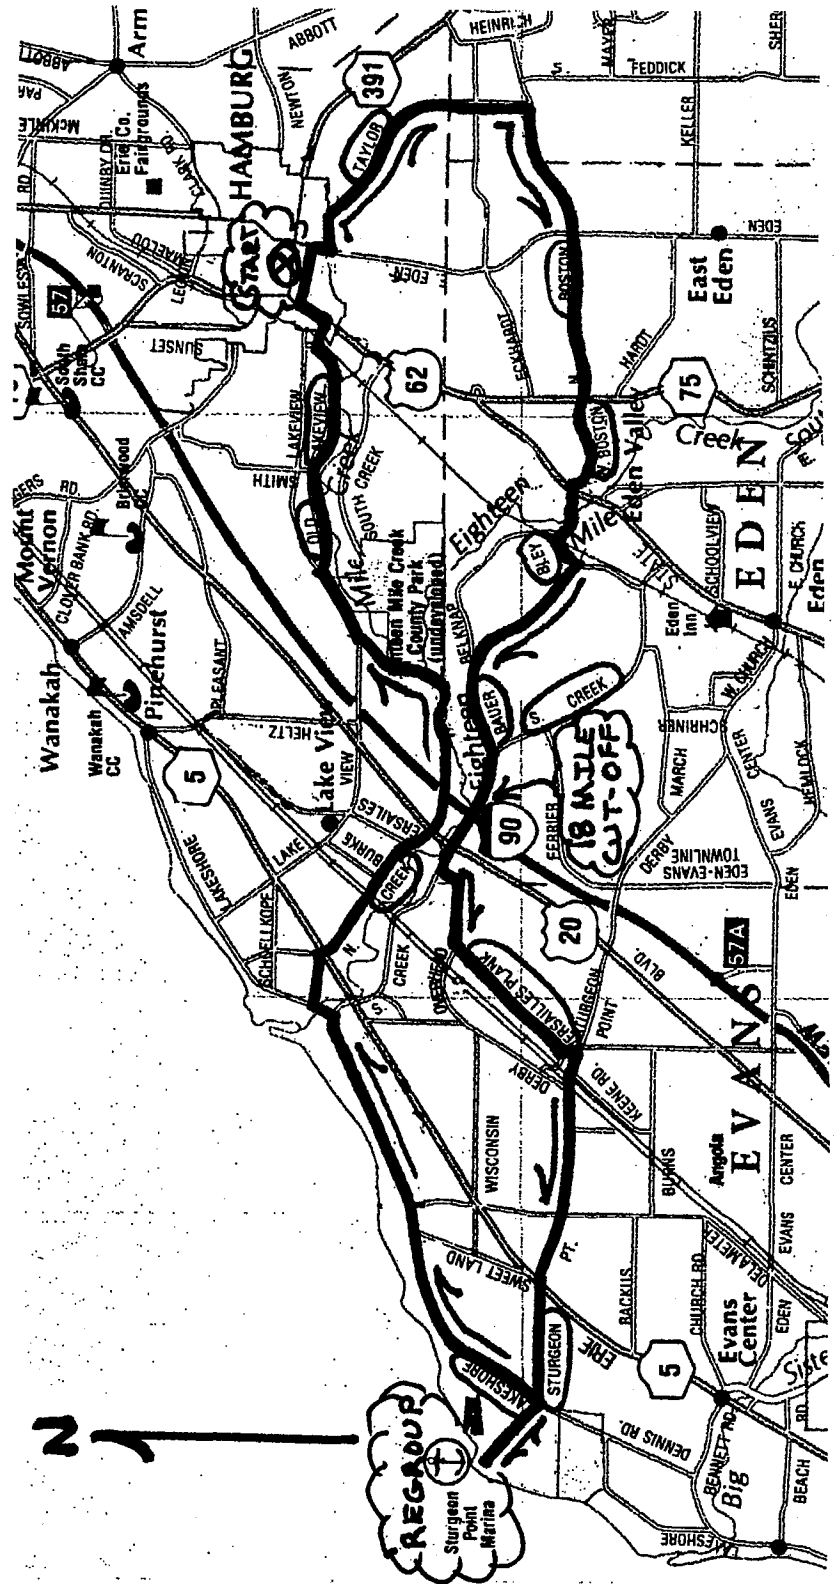

Sturgeon Point

MAP# 751

START: PARKING LOT OFF LONG BEHIND FIRE HALL (TUE. NIGHT RIDE START) HAMBURG, NY

31 MILE ROUTE

0.0		L	LONG
0.1	T	R	S. BUFFALO
0.3		L	SUMMIT / TAYLOR
2.9	T	R	N. BOSTON
6.6	T		EDEN VALLEY
6.7		X	US~62 onto BLEY
7.5		R	BAUER
9.7	T	R	SHADAGEE/S CREEK
10.9		L	VERSAILLES PLANK
11.2	Y	R	VERSAILLES PLANK
11.7	Y	L	VERSAILLES PLANK
13.2	T	R	STURGEON POINT
17.3	T		Regroup @ Marina
17.3			return on STURGEON
18.1		L	OLD LAKE SHORE
22.4		R	N. CREEK~DON'T MISS!
22.5	Y	L	N. CREEK
22.9	T	R	ECKHARDT/N CREEK
27.1	T	R	LAKEVIEW
27.4		R	OLD LAKEVIEW
29.4		R	STEVENS
29.8	T	L	US~62
30.4		R	LONG
30.9		L	FINISH!

18 Mile Route

0.0		L	LONG
0.1	T	R	S. BUFFALO
0.3		L	SUMMIT / TAYLOR
2.9	T	R	N. BOSTON
6.6	T		EDEN VALLEY
6.7		X	US~62 onto BLEY
7.5		R	BAUER
9.7	T	R	SHADAGEE/S CREEK
10.7		R	US~20
10.9		R	N. CREEK
13.5	T	R	LAKEVIEW
13.8		R	OLD LAKEVIEW
15.8		R	STEVENS
16.2	T	L	US~62
16.7		R	LONG
17.3		L	FINISH!

Map# 751

Distance: 31 miles / 18 miles

Revised: pd 09/12

Niagara Frontier Bicycle Club

Dsgn:aws10/06

Elevation: 900'

Rating:

Effort: MOD