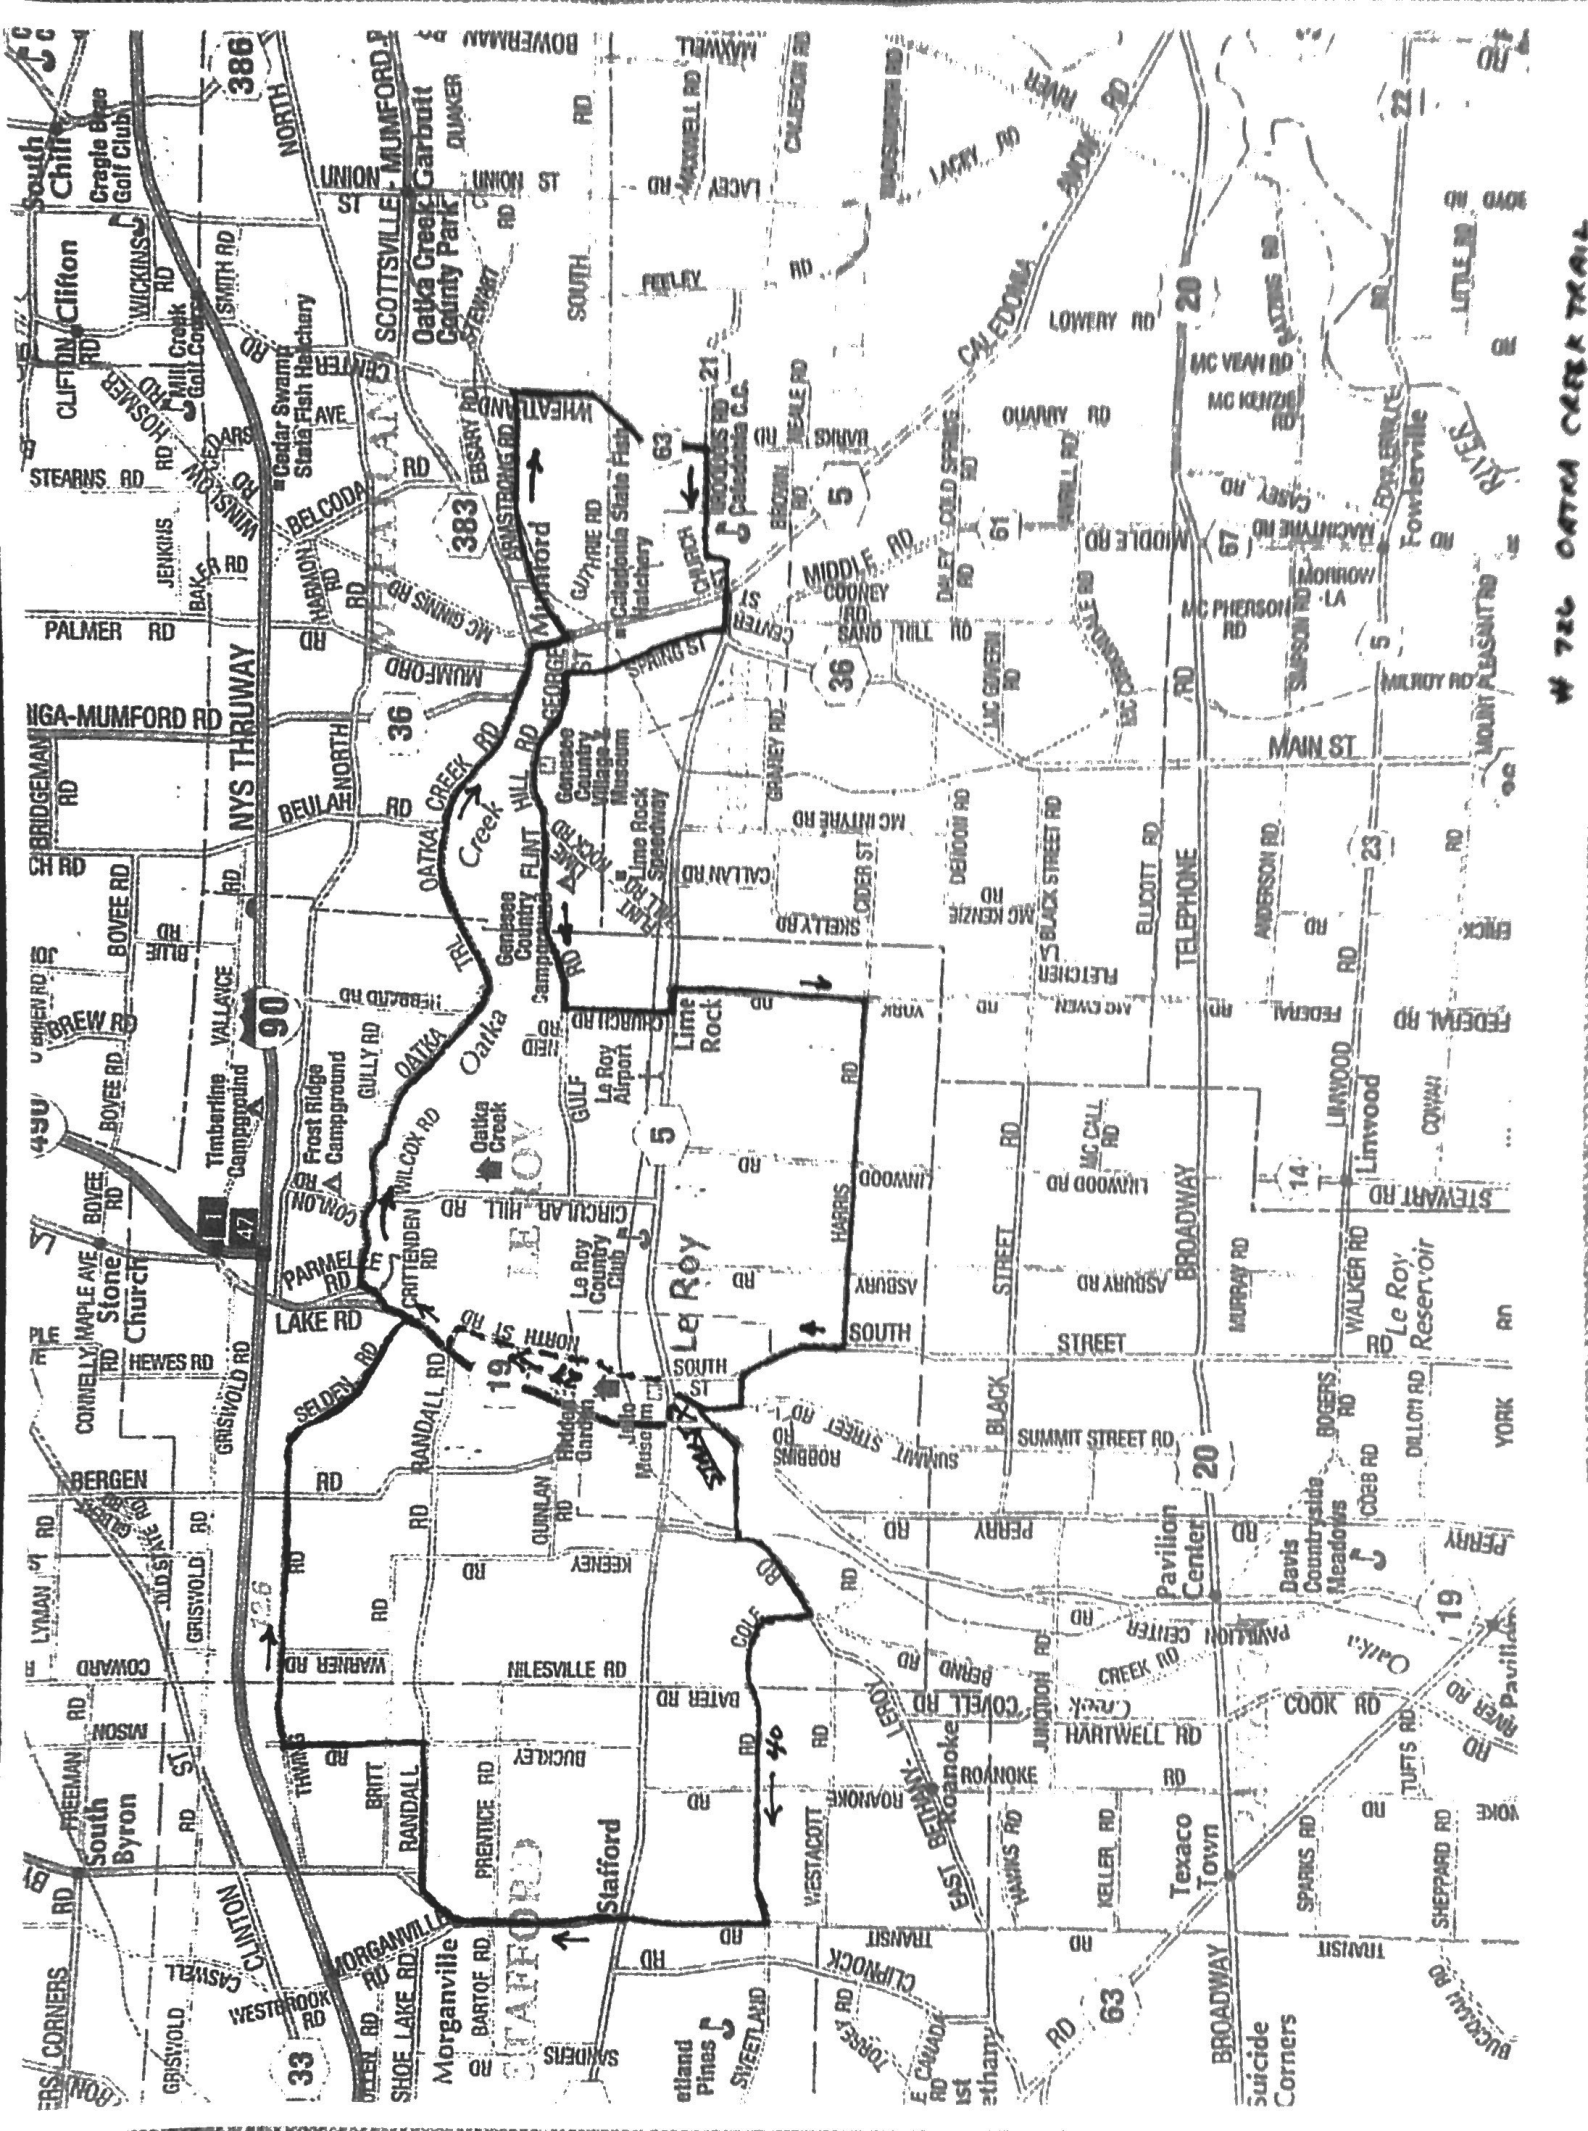

MAP 726

OATKA CREEK TRAIL

40 / 27 MI

EZ

Start in parking lot behind Mc Donald's in LeRoy, NY

ES 6/2018

27 mi				40 mi			
0.0			out of lot	0.0			out of lot
0.1	L		BANK	0.1	R		MAIN
0.1	R		MAIN	0.2	R		WOLCOTT
0.4	L		NORTH	0.8	R		MUNSON
2.5	R		RTE 19 / LAKE	1.7	L	T	E BETHANY LEROY
3.1	BR		PARMALEE	3.2	R		COLE
3.5	R		OATKA TRAIL	4.2	S		SWEETLAND
9.1	R	T	RIGA MUMFORD / NY-36 S	6.2	R		TRANSIT
9.6	R	T	NY-36 S	7.4	S		TRANSIT / MORGANVILLE
10.0	L		STATE	9.3	R		RANDALL
10.5	R		ARMSTRONG	10.5	L		BUCKLEY
12.0	R	T	WHEATLAND CENTER	11.7	R		THWING
13.8	R		IROQUOIS	13.8	S		SELDEN
14.5	L		PARK PL	15.7	L	T	NY-19 N
14.6	R		EAST	15.9	BR		PARMALEE
15.1	2R	C	MAIN	16.2	R		OATKA TRAIL
	RS	as needed		21.9	R	T	RIGA MUMFORD / NY-36 S
15.4	R		SPRING	22.4	R	T	NY-36 S
16.8	L	T	GEORGE		RS	as needed	
17.0	S		FLINT HILL	22.7	L		STATE
19.1	S		GULF	23.2	R		ARMSTRONG
19.8	L		CHURCH	24.8	R	T	WHEATLAND CENTER
20.7	L	T	NY-5 E	26.5	R		IROQUOIS
20.9	R		YORK	27.2	L		PARK PL
22.6	R		HARRIS	27.4	R		EAST
25.6	R	T	SOUTH / UNION CORNERS	27.8	2R	C	MAIN
26.6	L		EXCHANGE	28.1	R		SPRING
26.8	R	T	SUMMIT	29.5	L	T	GEORGE
27.1	BR	T	WOLCOTT	29.7	S		FLINT HILL
27.4	L	T	MAIN (use sidewalk!)	31.8	S		GULF
27.5	L		BANK	32.5	L	T	CHURCH
27.6			into parking lot	33.4	L		NY-5 E
				33.6	R		YORK
				35.3	R		HARRIS
				38.3	R	T	SOUTH / UNION CORNERS
				39.3	L		EXCHANGE
				39.6	R		SUMMIT
				39.9	BR		WOLCOTT
				40.1	L		MAIN
				40.2	L		BANK
				40.3			into parking lot

6/18: Revised to improve Short Ride start

South
Chili
Cragle Bay
Golf Club

Clifton
Clifton
Wickins
Mill Creek
Golf Course

Stearns Rd
Jenkins Rd
Palmer Rd

Wheatland Rd
Wheatland Rd
Wheatland Rd

Belcodan Rd
Belcodan Rd
Belcodan Rd