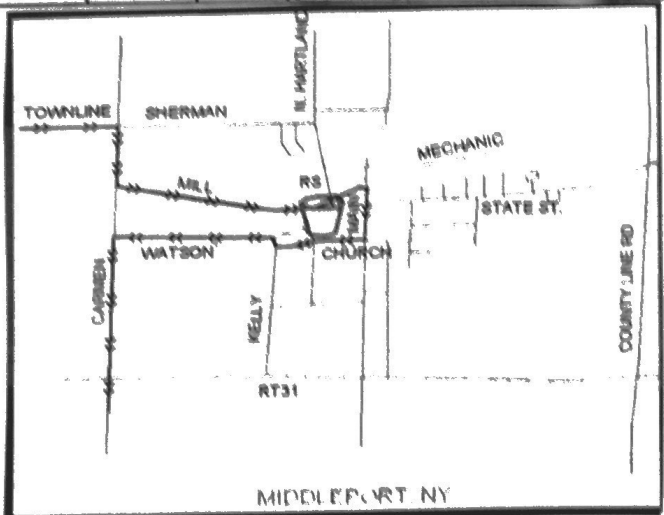

LOCKPRT-MIDDLEPRT MAP 703
Widewaters Marina EZ - 31 mi
E Market St, Lockport AWS 10/05

	L		EAST MARKET
0.2	L	T	COLD SPRINGS
0.4	R		N CANAL
1.4	L		DAY
3.4	R		WHEELER
6.5	L	T	ORANGEPORT
7.3	R	T	RIDGE (Rte 104)
8.4	X		HARTLAND
9.7	R		QUAKER
12.3	L	T	SLAYTON SETTLEMENT
13.2	BL	Y	ROOT
13.9	R		TOWNLINE
16.7	R		CARMEN
16.8	L		MILL
17.6	R	T	N MAIN
	RS		optional
17.8	R		CHURCH
18.1	L		WATSON
18.6	L	T	S CARMEN
19.0	S		GRISWOLD
19.8	R		MOUNTAIN
24.2	L	T	GASPORT
24.6	R		MILL
26.0	R	T	CHESTNUT RIDGE (Rte 77)
26.8	R		COTTAGE
27.7	X		ROCHESTER (Rte 31)
27.9	L	T	CANAL
29.0	X		bridge to R (N CANAL)
29.2	BL		N CANAL
31.0	L	T	COLD SPRINGS
31.2	R		E MARKET
31.4			parking lot

703 LOCKPORT-MIDDLEPORT 21 mi EZ
Start: Widewaters Marina, Lockport

0.0	L		EAST MARKET
0.1	L	T	COLD SPRINGS
0.3	R		N CANAL
1.4	L		DAY
3.4	R		WHEELER
6.5	L	T	ORANGEPORT
7.3	R	T	RIDGE / NY-104 E
9.6	R		QUAKER
12.2	L	T	SLAYTON SETTLEMENT
13.2	BR		ROOT
	X		BRIDGE
13.2	R	T	TELEGRAPH
15.6	S		KAYNER (X Rte 31)
16.8	R	T	MILL
17.4	R	T	CHESTNUT RIDGE (NY-77)
19.7	L	T	ROCHESTER (NY-31)
20.4	R		COLD SPRINGS
20.9	L		EAST MARKET
21.1			parking lot