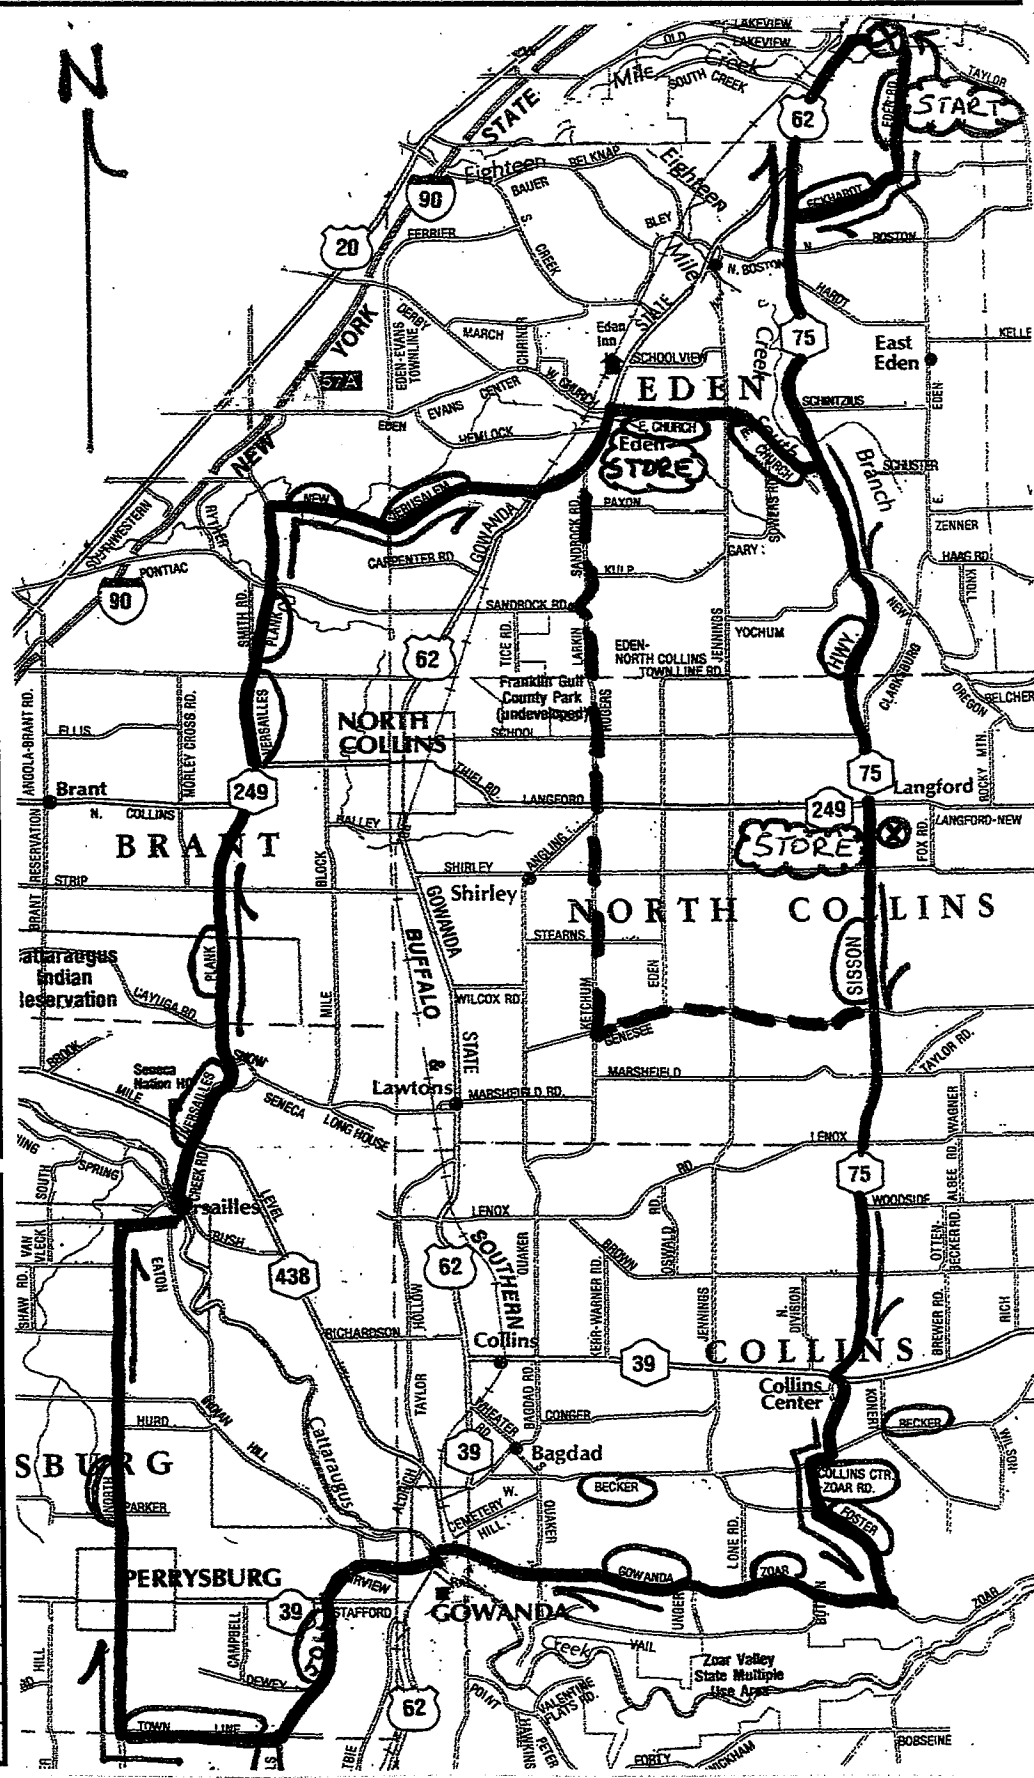

Sisson Highway

MAP# 402

START: PARKING LOT OFF LONG BEHIND FIRE HALL (TUE. NIGHT RIDE START) HAMBURG, NY

0.0		L	LONG
0.1	T	R	S. BUFFALO
1.7		R	ECKHARDT
3.0	T	L	SISSON HWY/SR~75
16.8	T	L	SR ~ 39
16.9		R	COLLINS / ZOAR
17.8	Y	R	BECKER
18.0		L	COLLINS/ZOAR 1st L
18.5	Y	L	FOSTER
20.0	T	R	GOWANDA ZOAR
24.8	Caution - RR Tracks Downhill		
24.9		S	PERRY
25.1	T	L	US ~ 62 (BUFFALO)
25.2	Regroup @ Store		
Cont. South on US ~ 62			
25.4	Y	R	SR ~ 39
26.9		S	JOLLS
28.5		R	TOWN LINE
30.3	T	R	NORTH / CR~58
36.1	T	R	VERSAILLES/CR42
36.4	Y	L	VERSAILLES/CR42
36.9	T	L	VERSAILLES
45.0		R	NEW JERUSALEM
48.2	T	L	US ~ 62
49.4		R	E. CHURCH
52.0	T	L	SISSON HWY/SR~75
55.6	T	R	US ~ 62
57.3		R	LONG
57.8		L	FINISH!!

32 Mile Route			
0.0		L	LONG
0.1	T	R	S. BUFFALO
1.7		R	ECKHARDT
3.0	T	L	SISSON HWY
10.3			(Store)
12.6		R	GENESEEE
15.7		R	KETCHUM/LARKIN
20.5	T	R	SANDROCK
22.3	T	R	US ~ 62 (Store)
22.8		R	E. CHURCH
25.4	T	L	SISSON HWY/SR~75
29.0	T	R	US ~ 62
30.7		R	LONG
31.3		L	FINISH!!

Map# 402	Distance: 58 miles / 32miles	Revised	Niagara Frontier Bicycle Club
Dsgn:pd 08/13	Elevation: 3100' / 1300'	Rating:	Effort: 58 mile XD / 32 mile M-D