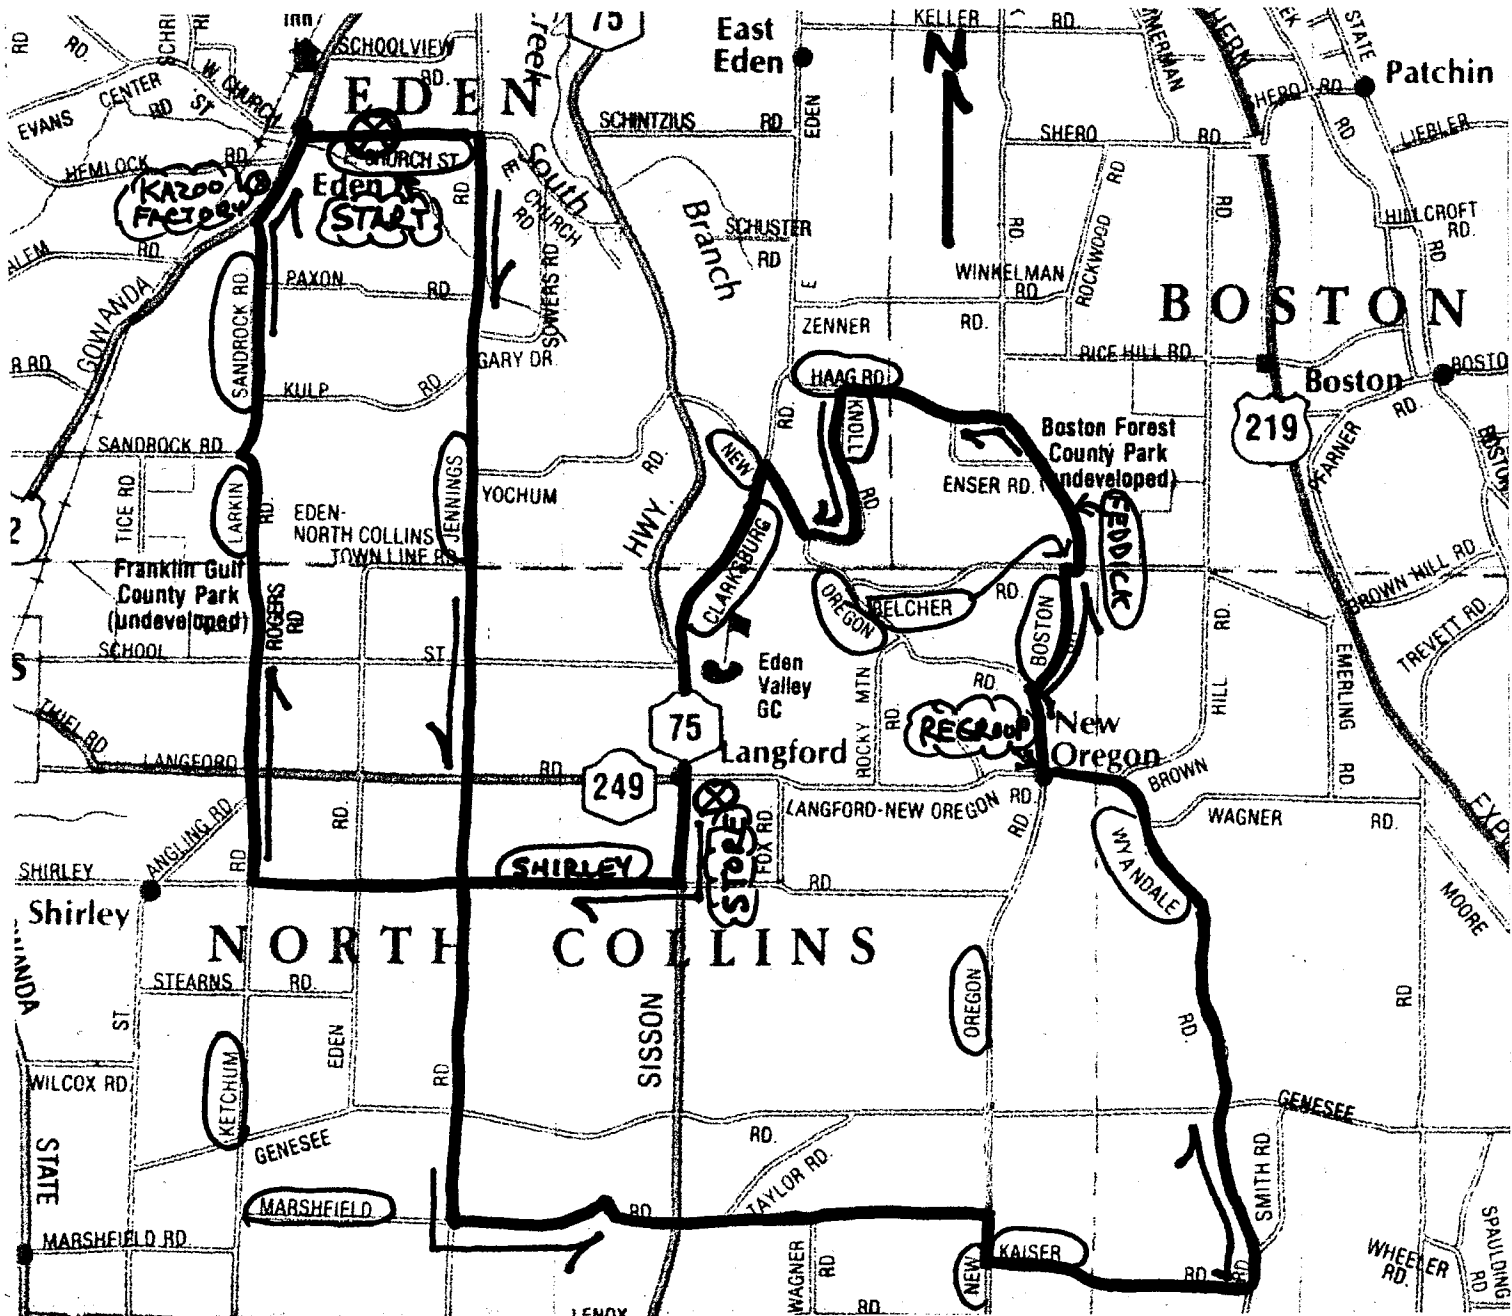

# EDEN HIGHLANDER

MAP# 360

START: Swank's Place, 2947 E. Curch St., Eden. NY

R	0.0	E. CHURCH	R	19.6	BOSTON HILL		27.6	Regroup @ store
R	0.9	JENNINGS	R T	20.6	BELCHER	R	28.3	SHIRLEY
L	8.4	MARSHFIELD	L	20.6	FEDDICK	R	31.3	KETCHUM
R T	12.3	NEW OREGON	L	21.9	HAAG	S	32.8	LARKIN
L	12.6	KAISER	L	23.0	KNOLL	R T	34.4	SANDROCK
L T	14.5	MORTON CORNERS	CAUTION ON DOWNHILL!!			R T	36.1	US 62
S	15.8	WYANDALE	R T	24.5	NEW OREGON		36.4	Kazoo Factory
R	18.9	NEW OREGON and	L	25.1	CLARKSBURG	R	36.7	E. CHURCH
Regroup @ out houses			L T	26.6	SR 75	R	37.2	FINISH!!!

Map# 360	Distance: 38 miles	Revised	Niagara Frontier Bicycle Club
Dsgn: rs 01/07	Elevation: 2500'	Rating:	Effort X-D