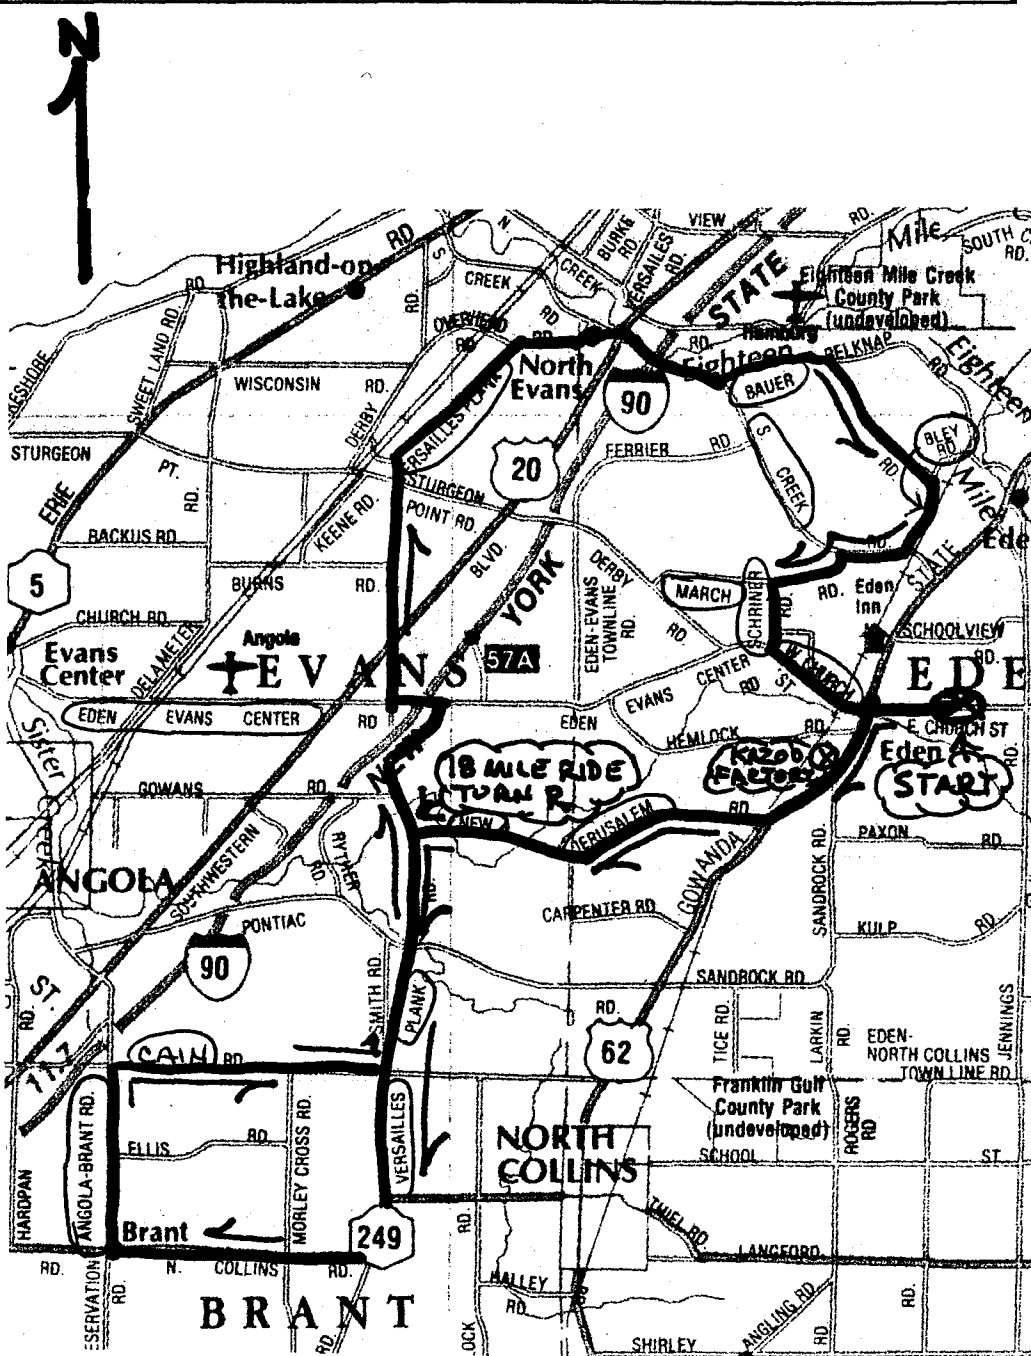

# EDEN LOWLANDER

MAP# 359

START: Swank's Place, 2947 E. Church St., Eden, NY.

## 30 MILE RIDE

L	0.0	E. CHURCH
L	0.5	MAIN ~ US 62
	0.8	KAZOO FACTORY
R	1.6	NEW JERUSALEM
R Y	3.4	NEW JERUSALEM
L T	4.8	VERSAILLES
R	8.2	RT 249
R	10.4	ANGOLA-BRANT
R	11.9	CAIN
L	14.1	VERSAILLES
L T	17.3	EDEN-EVANS CNTR.
R	17.7	VERSAILLES
X	18.2	US 20~CAUTION!
R Y	19.6	VERSAILLES
L Y	21.5	VERSAILLES
R	21.7	S. CREEK
S		SHADAGEE
L	22.9	BAUER
	24.3	Alpaca Farm
R T	25.1	BLEY
R T	25.8	SHADAGEE
L	26.3	MARCH
L	27.1	SCHREINER
L T	27.6	W. CHURCH
S	28.5	E. CHURCH
R	29.0	FINISH!!!

## 18 Mile Ride

L	0.0	E. CHURCH	R	6.4	VERSAILLES	R T	13.9	BLEY
L	0.5	MAIN ~ US 62	X	6.9	US 20~CAUTION!	R T	14.5	SHADAGEE
	0.8	KAZOO FACTORY	R Y	8.4	VERSAILLES	L	15.1	MARCH
R	1.6	NEW JERUSALEM	L Y	10.2	VERSAILLES	L	15.8	SCHRINER
R Y	3.4	NEW JERUSALEM	R	10.4	S. CREEK	L T	16.3	W. CHURCH
R T	4.8	VERSAILLES	S		SHADAGEE	S	17.2	E. CHURCH
L T	6.1	EDEN-EVANS CNTR.	L	11.6	BAUER	R	17.7	FINISH!!!
				13.0	Alpaca Farm			