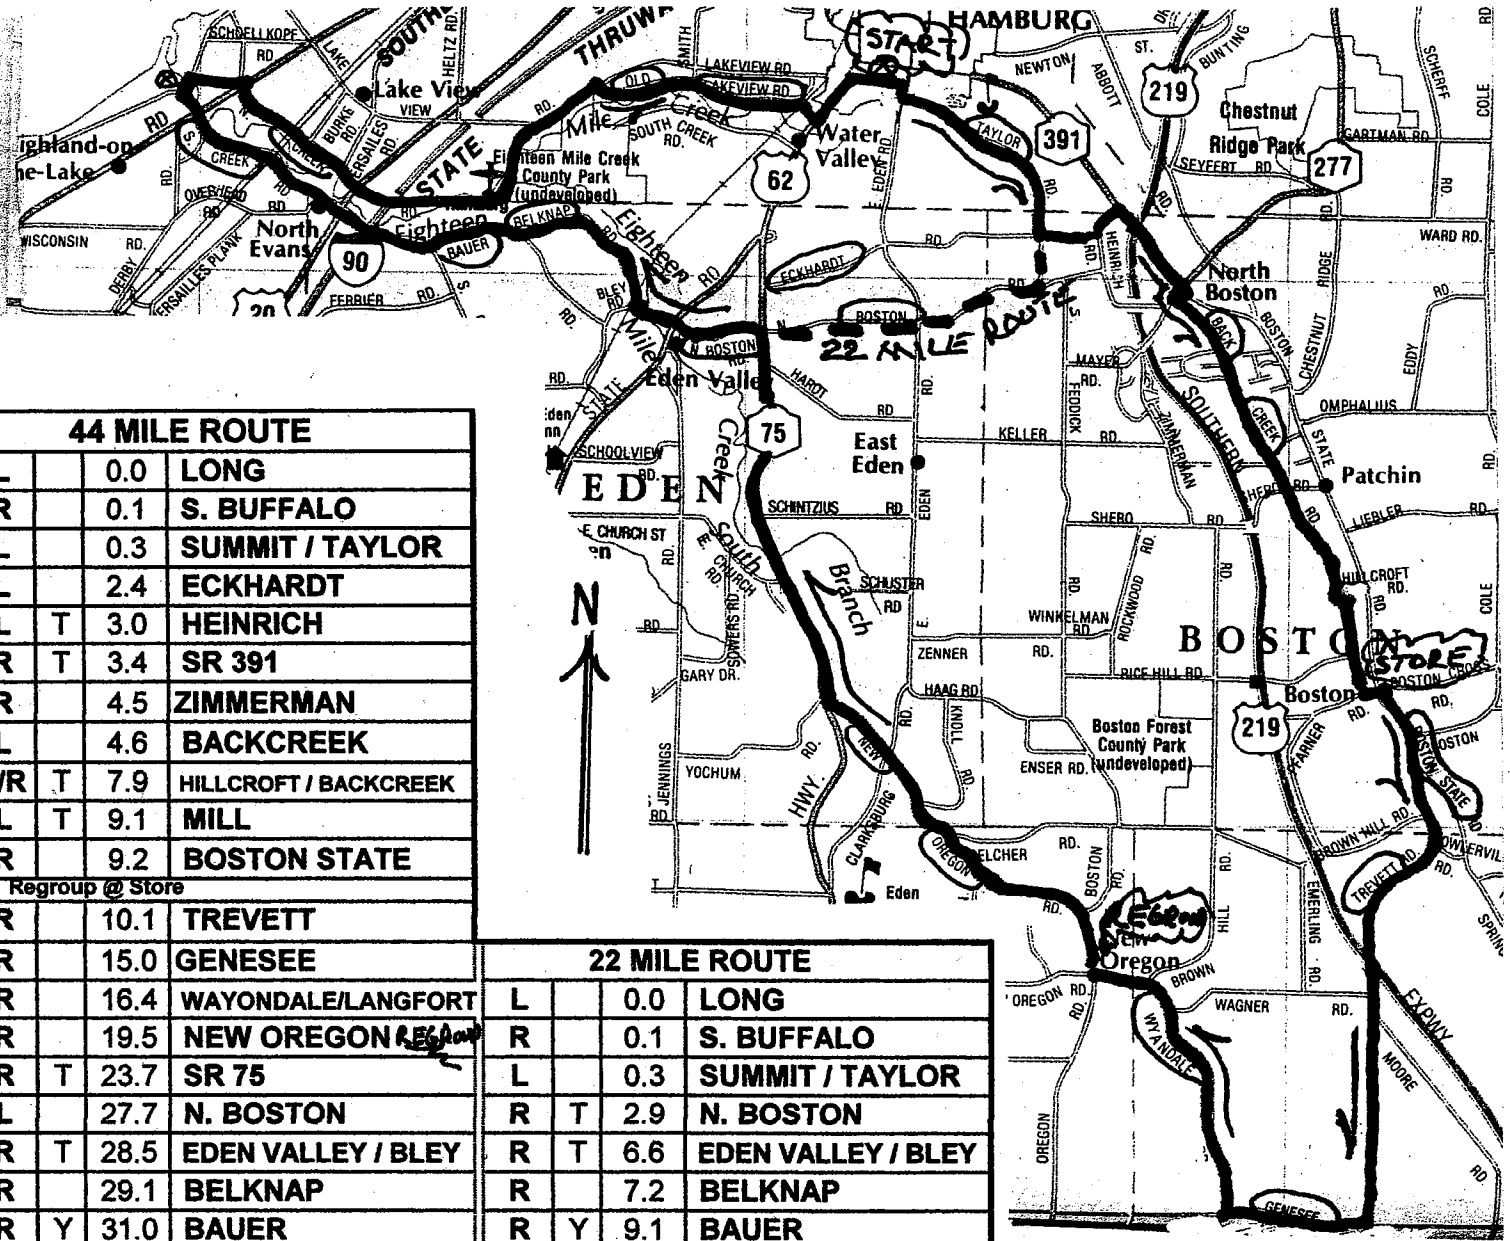

EIGHTEEN MILE CREEK

MAP# 339

START: PARKING LOT OFF LONG BEHIND FIRE HALL (TUE. NIGHT RIDE START) HAMBURG, NY

44 MILE ROUTE		
L	0.0	LONG
R	0.1	S. BUFFALO
L	0.3	SUMMIT / TAYLOR
L	2.4	ECKHARDT
L T	3.0	HEINRICH
R T	3.4	SR 391
R	4.5	ZIMMERMAN
L	4.6	BACKCREEK
L/R T	7.9	HILLCROFT / BACKCREEK
L T	9.1	MILL
R	9.2	BOSTON STATE
Regroup @ Store		
R	10.1	TREVETT
R	15.0	GENESSEE
R	16.4	WAYONDALE/LANGFORD
R	19.5	NEW OREGON
R T	23.7	SR 75
L	27.7	N. BOSTON
R T	28.5	EDEN VALLEY / BLEY
R	29.1	BELKNAP
R Y	31.0	BAUER
R Y	31.9	SHADAGEE/S. CREEK
R T	35.0	OLD LAKE SHORE
Regrp. at bridge		
18 MILE CREEK		
R	35.2	N. CREEK / STANTON
L Y	35.3	N. CREEK
R T	35.7	ECKHARDT / N. CREEK
R T	39.9	LAKEVIEW
R	40.3	OLD LAKE VIEW
R	42.3	STEVENS
L T	42.6	US 62
R	43.2	LONG
L	43.7	FINISH!!!

22 MILE ROUTE		
L	0.0	LONG
R	0.1	S. BUFFALO
L	0.3	SUMMIT / TAYLOR
R T	2.9	N. BOSTON
R T	6.6	EDEN VALLEY / BLEY
R	7.2	BELKNAP
R Y	9.1	BAUER
R Y	10.0	SHADAGEE/S. CREEK
R T	13.0	OLD LAKE SHORE
Regrp. at bridge		
18 MILE CREEK		
R	13.3	N. CREEK / STANTON
L Y	13.4	N. CREEK
R T	13.8	ECKHARDT / N. CREEK
R T	18.0	LAKEVIEW
R	18.4	OLD LAKE VIEW
R	20.3	STEVENS
L T	20.7	US 62
R	21.3	LONG
L	21.8	FINISH!!!