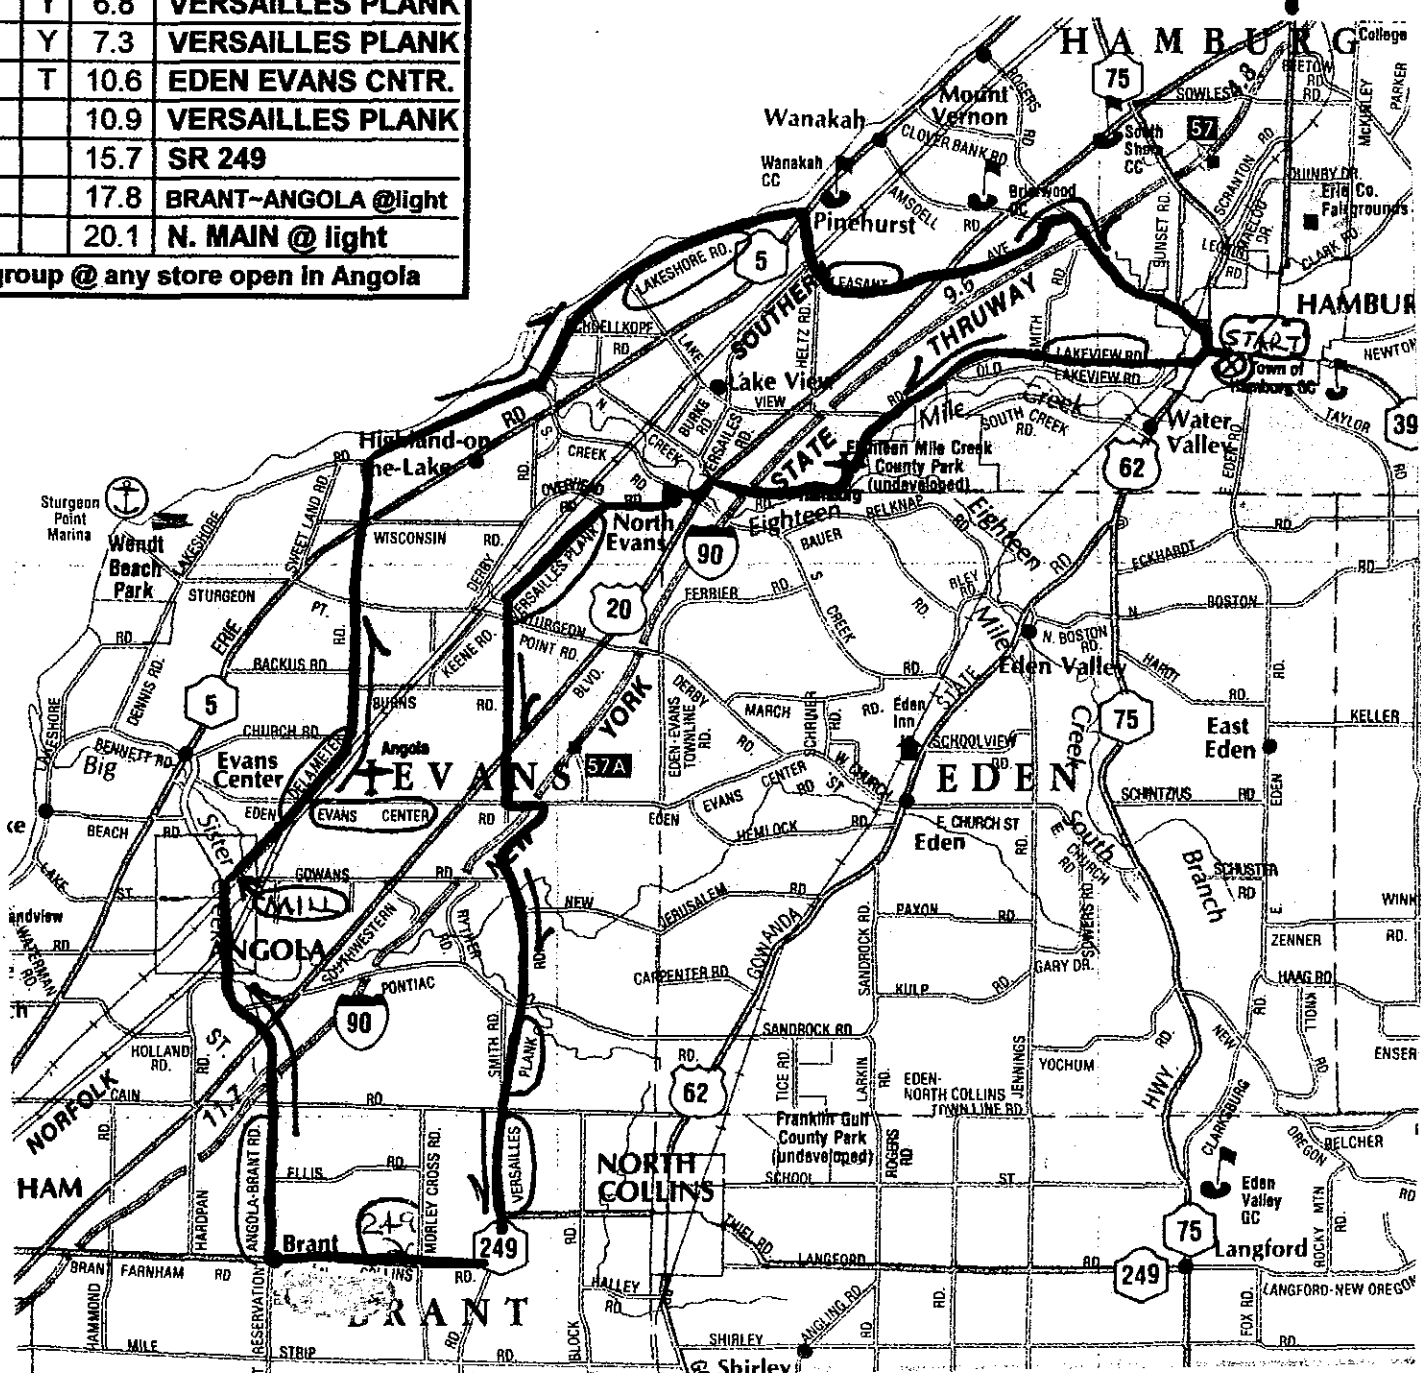

THE PLANK

MAP# 337

START: PARKING LOT OFF LONG BEHIND FIRE HALL (TUE. NIGHT RIDE START) HAMBURG, NY

R	0.0	LONG	R	22.0	MILL ~ DELAMATER
R	0.4	LAKE		22.2	portopotty @ park on left
L	0.5	PIERCE ~ US 62	S X	26.0	SR 5
R Y	0.6	EVANS	R T	26.7	OLD LAKE SHORE
S	0.9	LAKEVIEW	X	31.8	SR 5 onto PLEASANT
L	3.5	N. CREEK	R	37.2	LAKE
L	6.1	US 20	L	37.6	LONG
R	6.3	S. CREEK	L	38.0	FINISH!!!
L	6.6	VERSAILLES PLANK			
R Y	6.8	VERSAILLES PLANK			
L Y	7.3	VERSAILLES PLANK			
L T	10.6	EDEN EVANS CNTR.			
R	10.9	VERSAILLES PLANK			
R	15.7	SR 249			
R	17.8	BRANT-ANGOLA @light			
S	20.1	N. MAIN @ light			

regroup @ any store open in Angola

Map# 337	Distance: 38 miles	Revised:	Niagara Frontier Bicycle Club
Design: 01/05	Elevation: 800'	Rating:	Effort: Easy