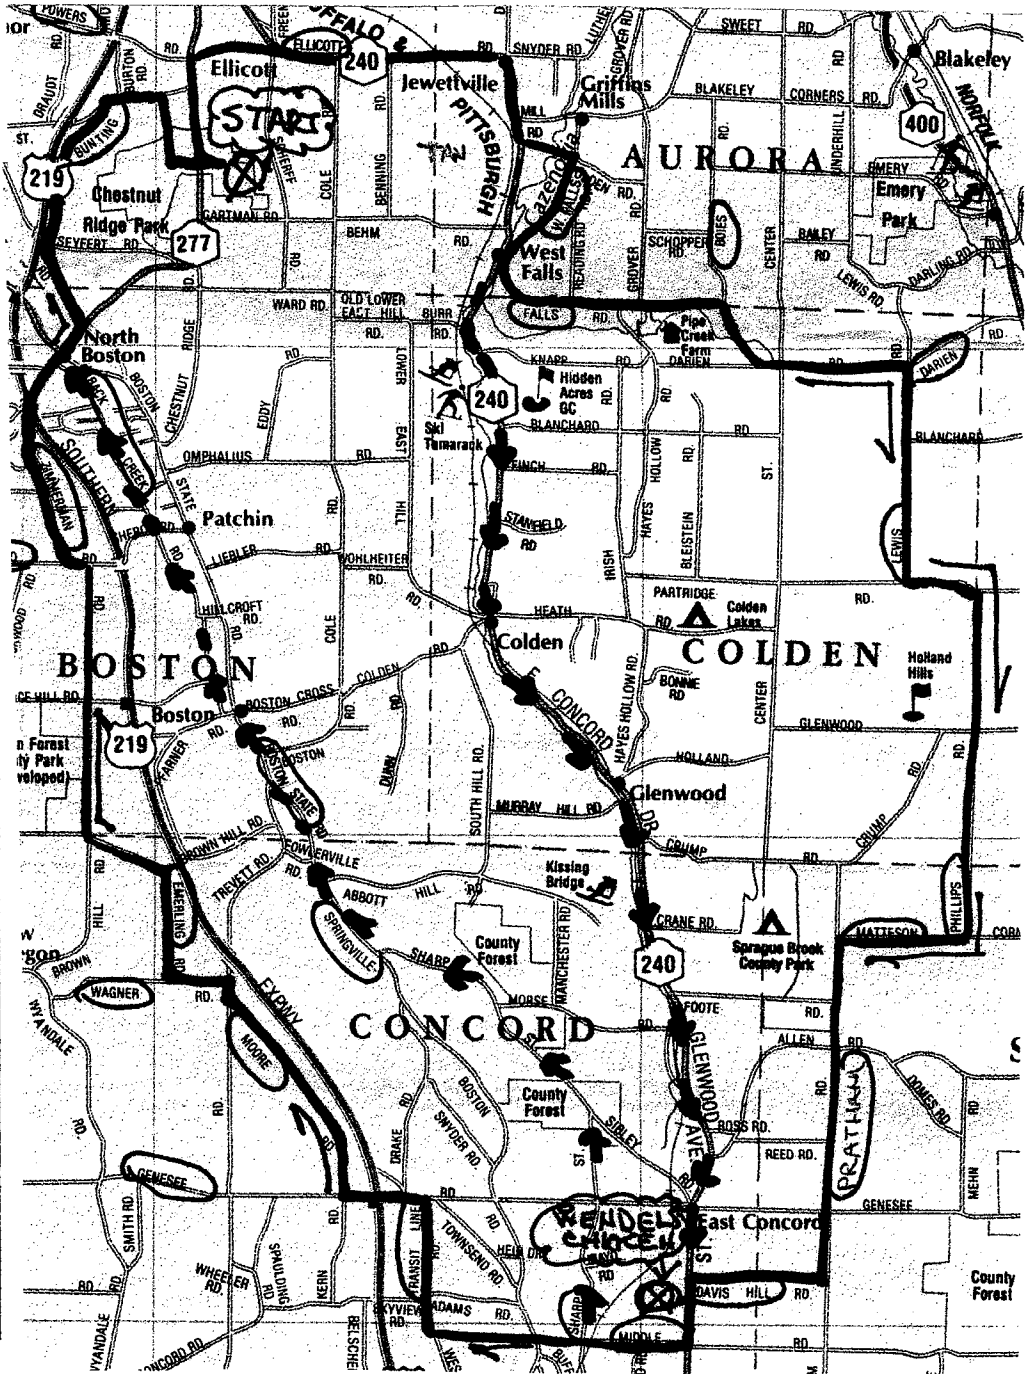

CHICKEN LITTLE

MAP# 336

START: Chestnut Ridge Park Casino, Orchard Park

49 Mile Ride

R	0.0	To go North SR 277
R	1.0	POWERS
L/R T	1.9	FREEMAN / SR 240
R T	4.5	SR 240
L	5.5	TANNERY
R T	6.2	W. FALLS
S	7.6	FALLS
R T	10.4	BOISE
L T	11.1	DARIEN
R	12.8	LEWIS
L T	15.1	PARTRIDGE
R	15.9	PHILLIPS
R T	19.6	MATTESON
L T	21.1	PRATHAM
R	24.9	DAVIS HILL
L	26.4	SR 240
REGROUP	26.6	WENDELS CHICKEN
R	27.1	MIDDLE
R	30.0	TRANSIT LINE
L T	31.4	GENESEE
R	32.3	MOORE
R T	34.9	TREVETT
L	35.1	WAGNER (1ST L)
R	35.8	EMERLING
L T	37.0	BROWN HILL
R	37.9	ZIMMERMAN
L T	40.9	SHERO
R	41.1	ZIMMERMAN
L	44.1	S. ABBOTT
R/L	45.1	BUNTING
R T	46.8	NEWTON
R	47.6	Into Park
	48.5	FINISH!!!

39 Mile Ride

R	0.0	To go North SR 277	R	21.0	SHARP	R	34.4	ZIMMERMAN
R	1.0	POWERS	L Y	24.3	SHARP	L	35.0	S. ABBOTT
L/R	1.9	FREEMAN / SR 240	R T	26.6	BOSTON SPRINGVILLE	R/L	35.9	BUNTING
R T	4.5	SR 240	L	29.7	MILL	R/L T	37.7	NEWTON
REGROUP	19.4	WENDELS CHICKEN	R	29.9	BACKCREEK	R/L	38.5	Into Park
R	19.9	MIDDLE	L/R	31.1	HILLCROFT / BACKCREEK		39.4	FINISH!!!