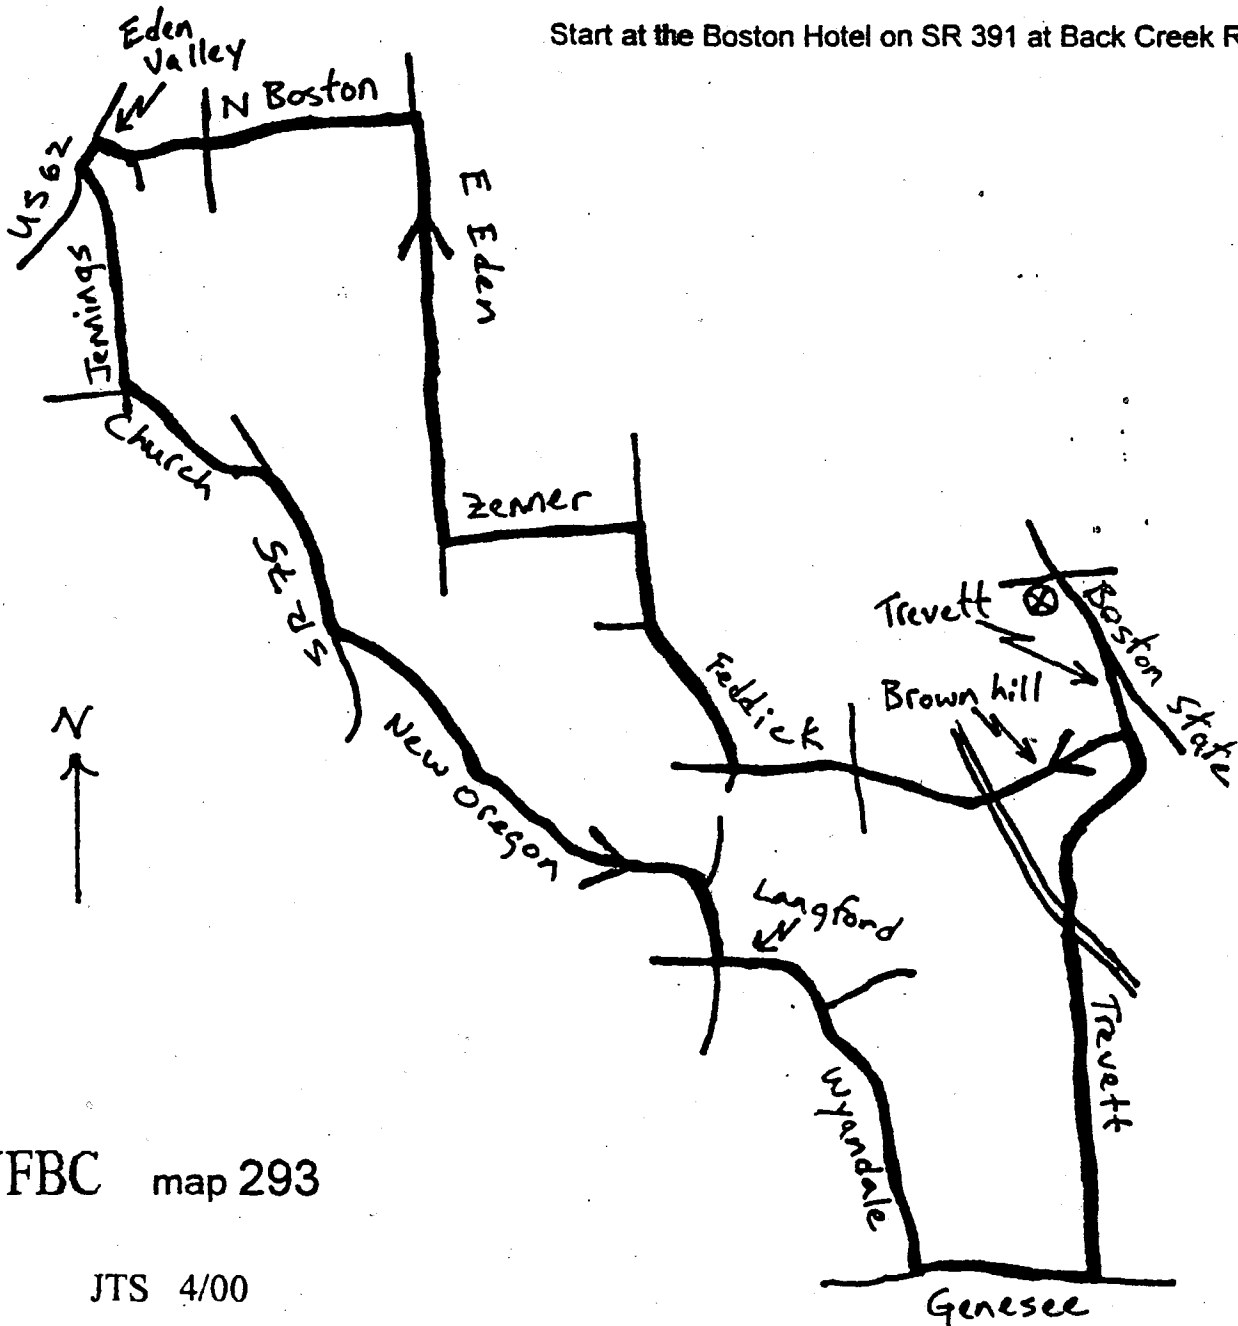

Memorial Boston Hotel Ride

A scenic 33 mile ride through Boston and Eden with one steep hill at the start.

Start at the Boston Hotel on SR 391 at Back Creek Road.

NFBC map 293

JTS 4/00

0.0	R	Boston State	960	14.2	L	Jennings	
0.8	R	Trevett		15.8	L	Church	1005
1.3	R	Brown Hill	1009	17.0	R	SR 75	833
		peak on Brown Hill	1580	18.4	L	New Oregon	ooh & ahh
4.1	S	Feddick		22.6	L	Langford	1075
4.5	R	Feddick			S	Wyandale	
6.6	L	Zenner	1247	25.7	L	Genesee	
8.1	R	E Eden		27.1	L	Trevett	
11.2	L	N Boston				peak on Trevett	1600
13.6	R	Eden Valley	787	32.2	L	Boston State	
13.7	L	US 62		33.0	L	parking	have a beer