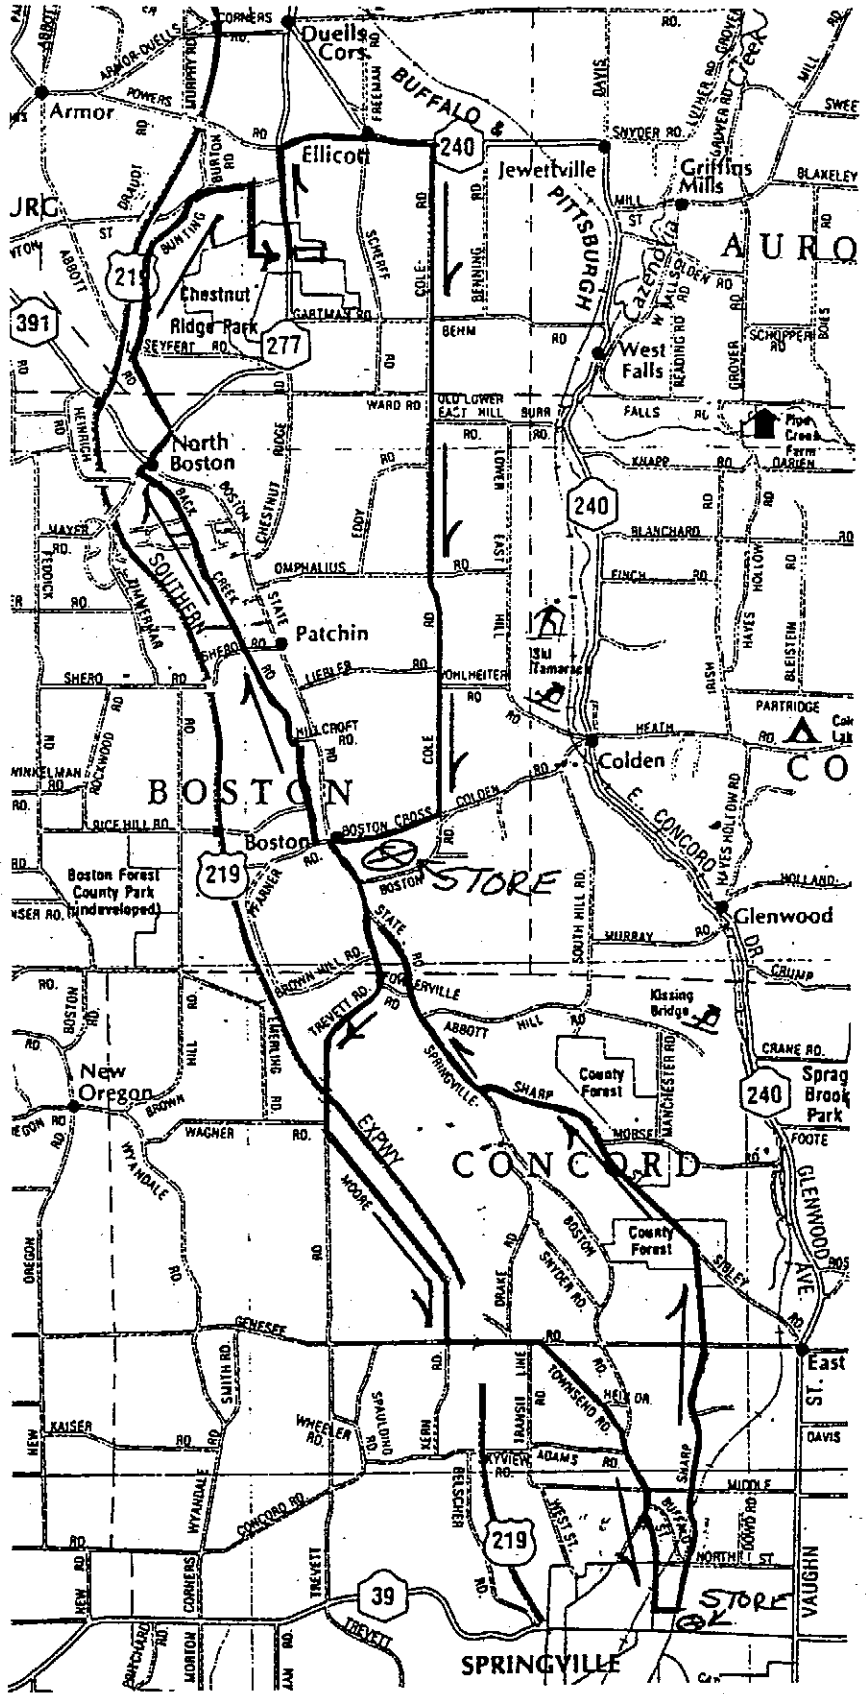

SPRINGVILLE SPRINT

MAP#224S

START@ CHESTNUT RIDGE PARK, parking lot by CASINO

	Miles	Total	
R	0.1	0.1	RT. 277
R	0.8	0.9	POWERS
L	0.9	1.8	SCHERFF &
R	0	1.8	RT. 240
R	0.7	2.5	COLE
X	5.5	8	LIEBLER
R	1.5	9.5	BOSTON CROSS
S	1.1	10.6	Regroup @ Store
L	0	10.6	BOSTON STATE
R	0.8	11.4	TREVETT
L	2.8	14.2	MOORE
L	2.6	16.8	GENESEE
R	1.1	17.9	TOWNSEND
S	1.4	19.3	SPRINGVILLE-BOSTON
L	0.8	20.1	N. CENTRAL
L	1.1	21.2	FRANKLIN
L	0.2	21.4	N. BUFFALO
			Regroup@Town Park
S	0.7	22.1	SHARP@NORTH
X			MIDDLE
X	2.3	24.4	GENESEE
L	1	25.4	SHARP
R	3	28.4	SPRINGVILLE-BOSTON
S			BOSTON STATE
L	3.2	31.6	MILL@BOSTON CROSS
R	0.1	31.7	BACK CREEK
L	1.2	32.9	HILLCROFT
R	0	32.9	BACK CREEK
R	3.3	36.2	ZIMMERMAN
L	0.6	36.8	ABBOTT
R	0.9	37.7	BUNTING@Seufert
L			BUNTING
R	1.5	39.2	NEWTON
R	1.2	40.4	CHESTNUT RIDGE PARK
L	0.9	41.3	To CASINO

Map#224	Designed: R. Robinson 3/1/97	Revised: PZ 9/99	Niagara Frontier Bicycle Club
Elev:2900	Distance: 41.3	Rating: 69.9	Effort: X-D