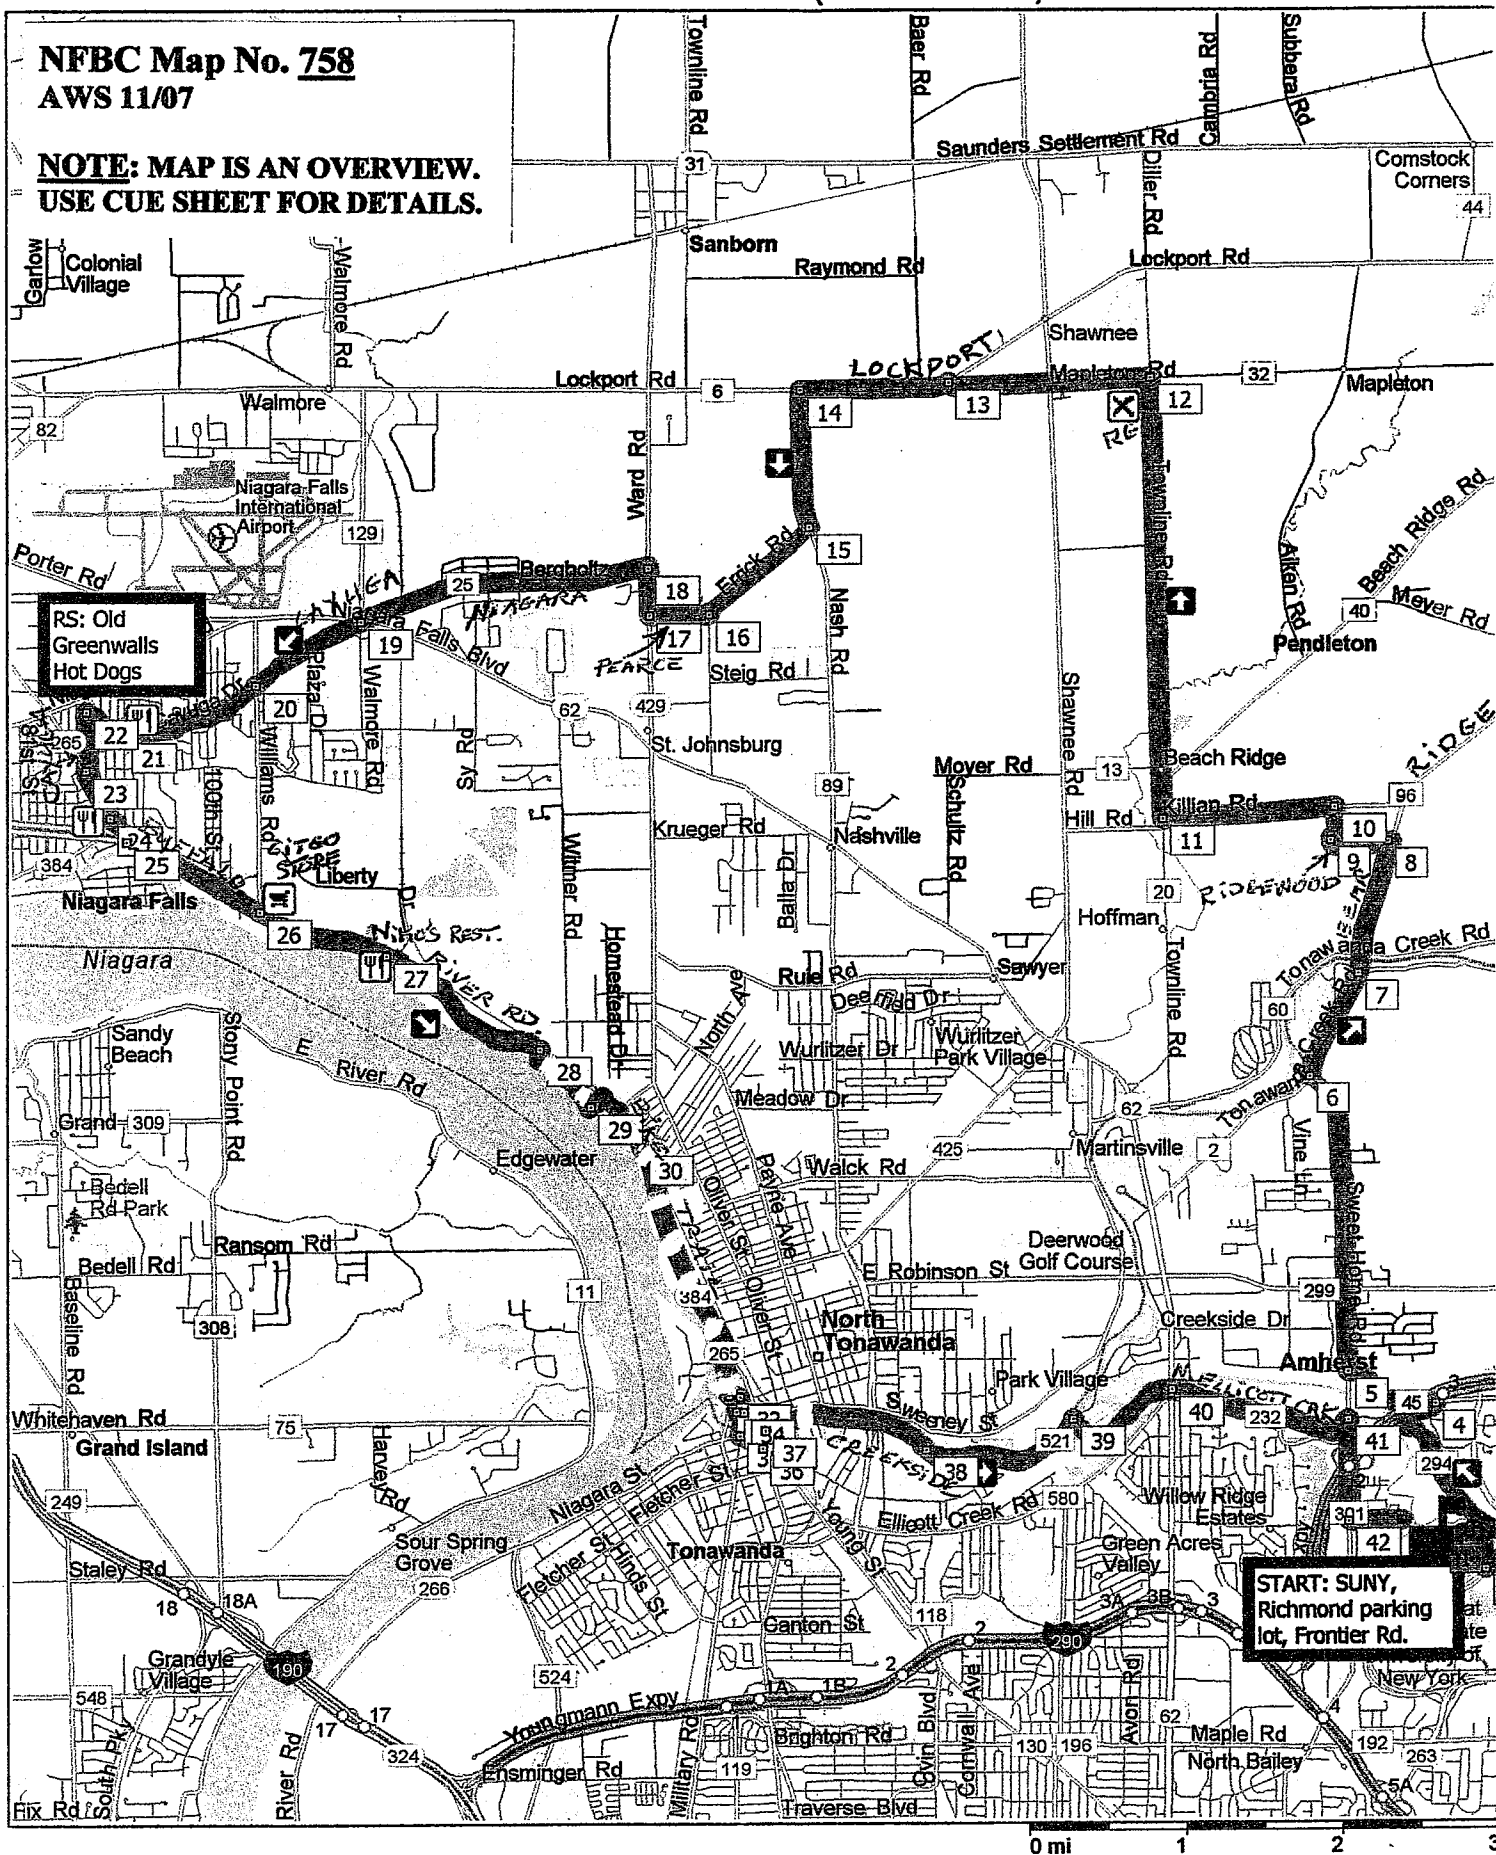

OLD GREENWALLS

NFBC Map No. 758

Start: SUNY, Richmond Parking Lot,
Frontier Rd., Amherst, NY33 miles E-Z
AWS 11/07

0.0	R	FRONTIER AVE. (exit parking lot)
0.5	L	AUDUBON PKWY.
0.7	L TL	NORTH FOREST RD.
2.1	L T	DODGE RD.
2.7	R TL	SWEET HOME RD.
4.8	R T	TONAWANDA CREEK RD.
5.5	BL X	bridge to BEAR RIDGE RD. (Caution)
6.5	L	RIDGEWOOD DR.
7.1	L T	KILLIAN RD.
8.3	R T	TOWN LINE RD.
11.2	L RG	MAPLETON RD. (X Shawnee Rd.)
12.5	L T	LOCKPORT RD. (cont. S on Lockport Rd.)
13.5	L	NASH RD. (Caution)
14.4	R	ERRICK RD.
15.3	R	PEARCE RD.
15.7	R T	WARD RD.
16.0	L	NIAGARA RD. (Caution)
18.0	X	Niagara Falls Blvd. (S on Cayuga Dr.)
18.8	X	Williams Rd.
19.7	RS	lunch stop at Old Greenwalls Hot Dogs
20.0	L	CAYUGA DR. (West)
20.4	BL	CAYUGA DR. (at SS)
20.8	L	SR-245 (S. Military Rd.) (S thru underpass)
21.0	L T	SR-245 (Buffalo Ave.)
22.0	S	RIVER RD. (at Williams Rd.) (Citgo store)
22.9		Niko's Restaurant (optional)
24.1	R	enter Gratwick-Riverside Park road
24.4	BR	enter Bike Trail (at boat launch)
25.2	S	follow Bike Trail along River Rd.
26.9	L	exit Bike Trail (at bridge)
26.9	X	River Rd. at TL (S on Goundry St.)
27.0	R	MANHATTAN ST.
27.1	L	TREMONT ST.
27.2	R TL	WEBSTER ST. (X bridge)
27.3	L	enter Bike Trail (X foot bridge)
28.7	L T	exit Bike Trail (onto Creekside Dr.)
29.7	R	Ellicott Creek Park
30.5	X	Niagara Falls Blvd. (S on N. Ellicott Creek Rd.)
31.7	R	SWEET HOME RD. (Caution at I-990 ramps)
32.4	L TL	SKINNERSVILLE RD.
32.8	R	FRONTIER RD. (SUNY)
32.9	L T	FRONTIER RD.
33.1	R	enter Parking Lotend of ride

OLD GREENWALLS (33 miles E-Z)

NFBC Map No. 758

AWS 11/07

**NOTE: MAP IS AN OVERVIEW.
USE CUE SHEET FOR DETAILS.**

**RS: Old
Greenwalls
Hot Dogs**

**START: SUNY,
Richmond parking
lot, Frontier Rd.**