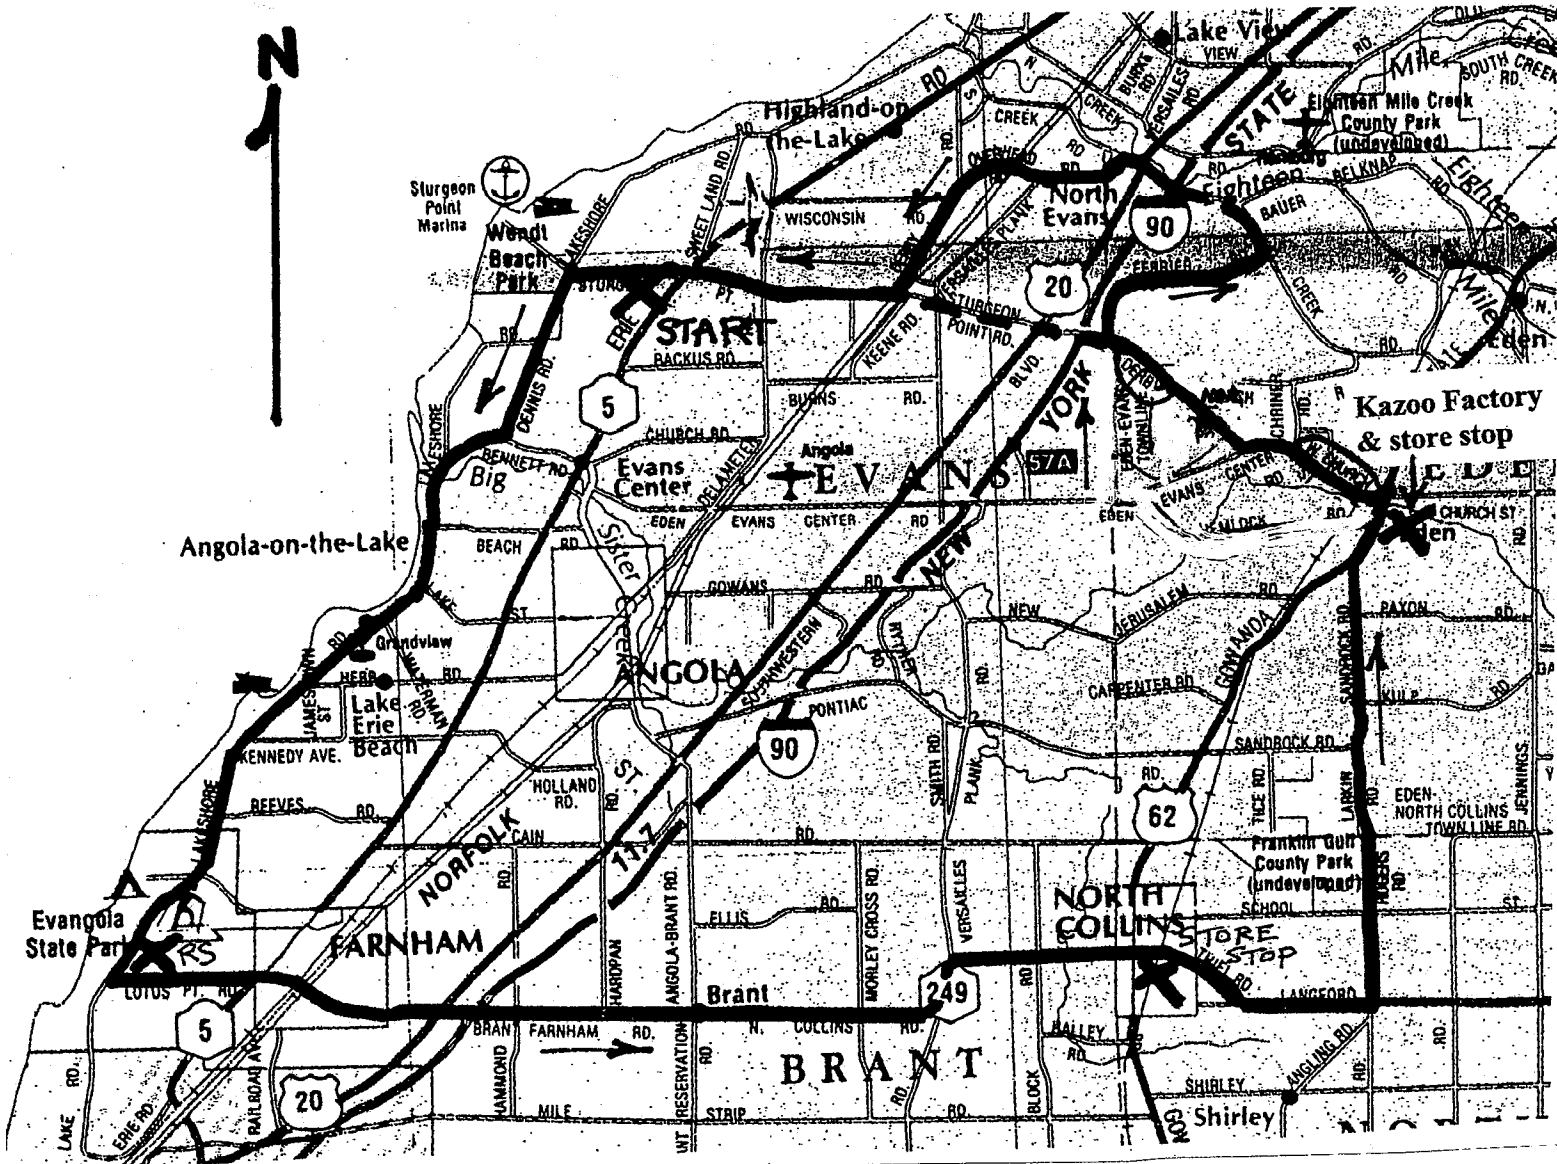

KAZOO KLASSIC II

MAP# 328

Start: Evans Elementary School on RT5 at Sturgeon Point Rd.

0.0	L	STURGEON POINT	18.4	R	SR~62	26.6	R	DERBY
1.0	L	OLD LAKE SHORE	18.5	L	SPRUCE (STORE)	28.2	R	TOWNLINE
1.8	Y	DENNIS	18.5	S	continue on SPRUCE	28.5	R	FERRIER
2.6	T	BENNETT	18.8	S	SR~249 / THIEL	30.1	T	L SHADAGEE/S. CREEK
3.2	T	OLD LAKE SHORE	19.6	T	L SR~249	31.6	X	US.20 ~ CAUTION!
4.3	Y	OLD LAKE SHORE	20.7	L	KETCHUM	31.8	L	VERSAILLES
8.9	L	LOTUS POINT	21.5	S	LARKIN	32.1	Y	R VERSAILLES
10.2	X	RT.5 ~ CAUTION!	23.0	T	R SANDROCK	32.6	Y	R OVERHEAD
10.2	S	SR~249	24.8	T	R SR~62	33.4	Y	L DERBY
11.9	X	US.20 ~ CAUTION!	25.1		KAZOO FACTORY	34.5	T	R STURGEON POINT
16.3	T	L VERSAILLES PLANK	25.2		regroup @ store	36.4	X	RT.5 ~ CAUTION!
16.8	R	SR~249	25.3	L	W. CHURCH	36.5	L	FINISH!!!

Map# 328	Distance: 37 miles	Revised: pd 11/08	Niagara Frontier Bicycle Club
Rating:	Elevation: 1800'	Designed: AWS 10/03	Effort: MOD.