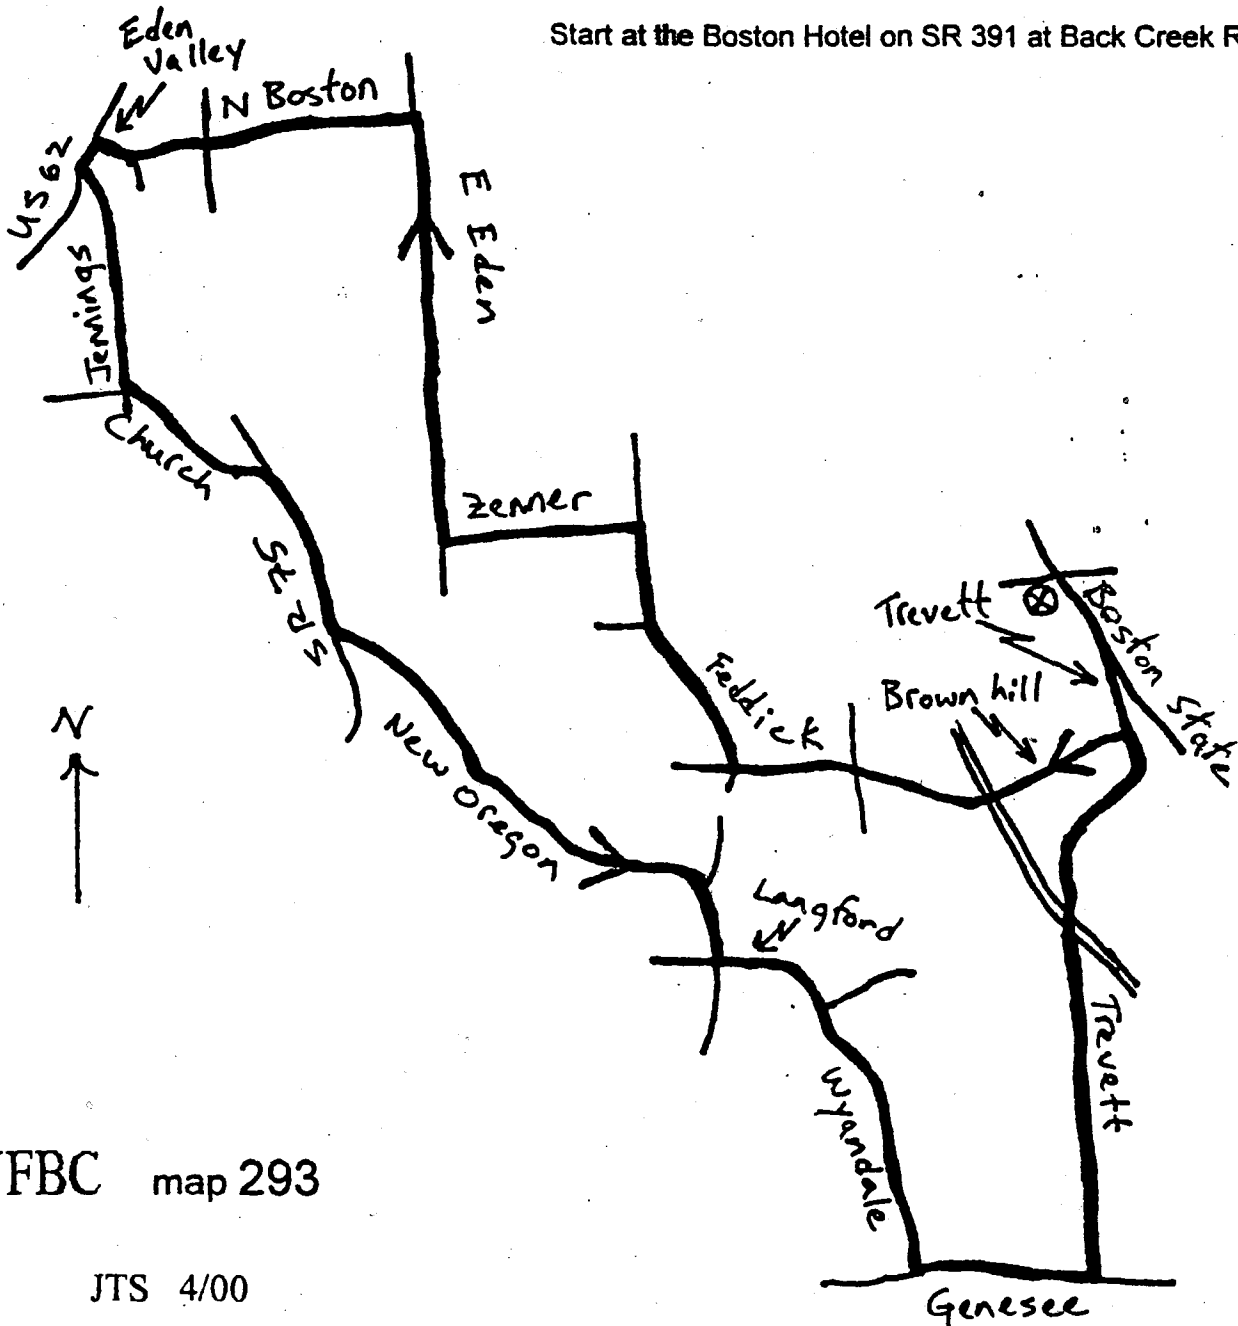

# Memorial Boston Hotel Ride

A scenic 33 mile ride through Boston and Eden with one steep hill at the start.

Start at the Boston Hotel on SR 391 at Back Creek Road.

NFBC map 293

JTS 4/00

0.0	R	Boston State	960	14.2	L	Jennings	
0.8	R	Trevett		15.8	L	Church	1005
1.3	R	Brown Hill	1009	17.0	R	SR 75	833
		peak on Brown Hill	1580	18.4	L	New Oregon	ooh & ahh
4.1	S	Feddick		22.6	L	Langford	1075
4.5	R	Feddick			S	Wyandale	
6.6	L	Zenner	1247	25.7	L	Genesee	
8.1	R	E Eden		27.1	L	Trevett	
11.2	L	N Boston				peak on Trevett	1600
13.6	R	Eden Valley	787	32.2	L	Boston State	
13.7	L	US 62		33.0	L	parking	have a beer