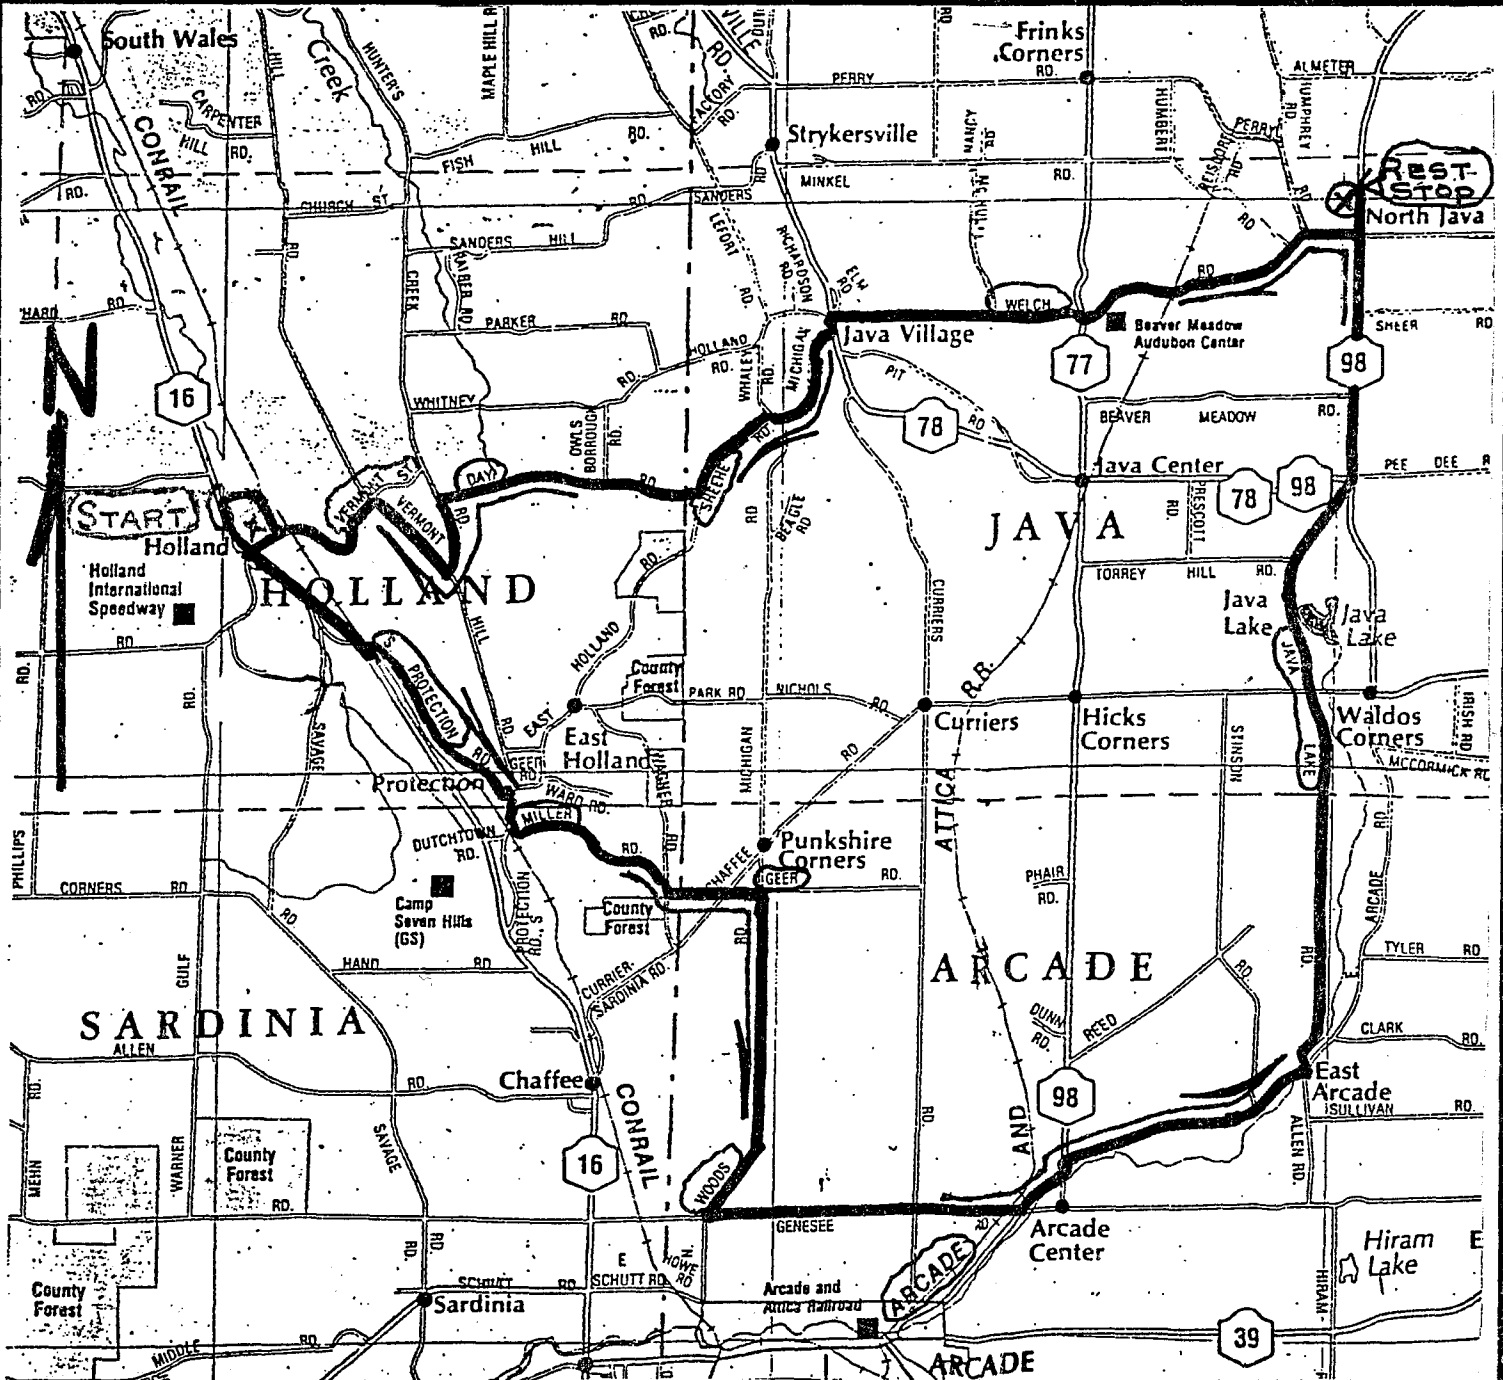

JAVA LAKE RIDE

271S

Start @ Parking Lot @ Ronni's Pizzeria on Rt. 16, Holland, NY (0.1 miles before Holland Glenwood Rd.)

mi	total	mi	total	mi	total
L		L	16.3	L	30.2
L	1.6	X		R	30.4
L	4.0	R	22.1	R	31.5
L	5.9	L	22.2	R	32.7
S	6.5	X	24.3		
R	6.8	L	24.6	L	35.2
L	10.1	R	24.6	R	35.9
X		R	24.9	L	36.9
L	13.1	L	25.4	R	38.5
R	13.5	X		R	38.6

Map# 271S Designed: Tim Leach 9/1/95 Revised: RHP 6/14/1998
 Elev. 2,300 DISTANCE: 38.6 RATING: 54.5

NIAGARA FRONTIER BICYCLE CLUB
 EFFORT: MOD - DIFF