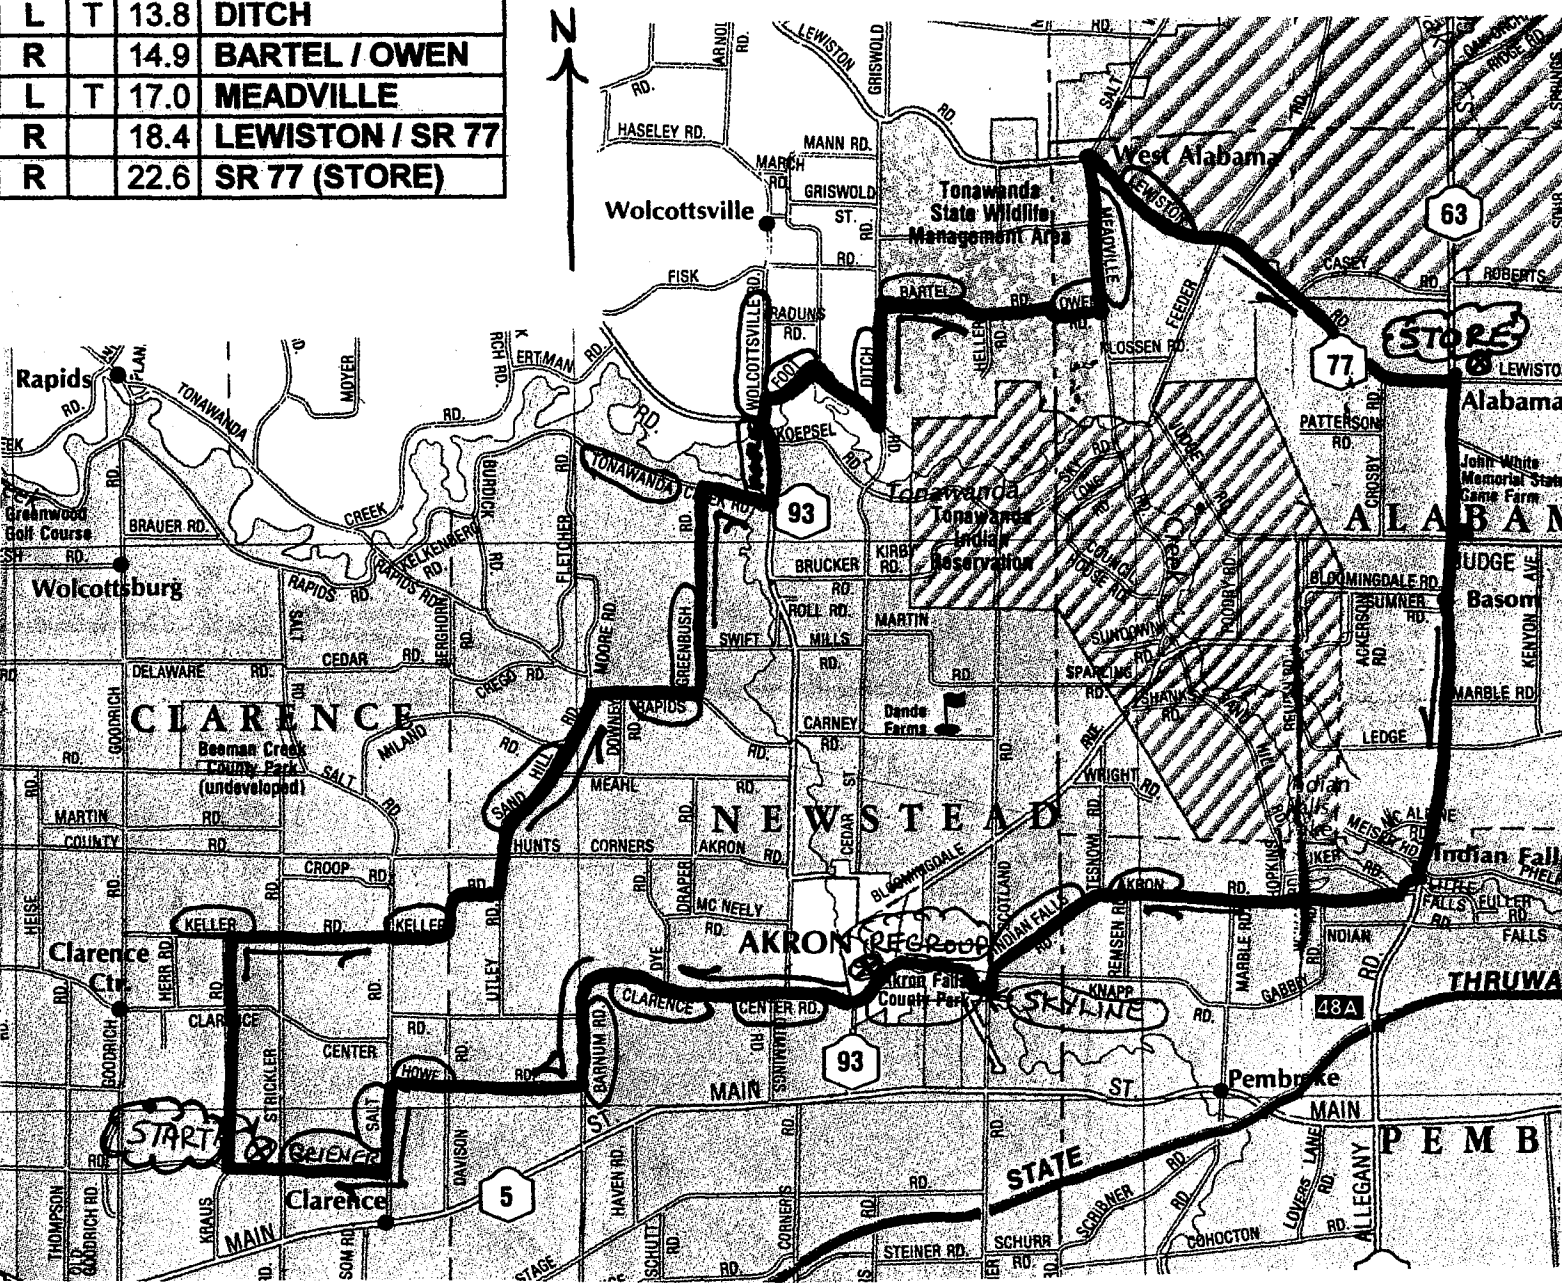

# 41 MILE CHALLENGE

MAP# 201

START: CLARENCE CENTRAL SCHOOL @ GREINER & STRICKLER

R	0.0	GREINER	S	24.1	SR 77	X	33.4	BUELL
R	0.3	KRAUS	R	27.4	SILLMORE	S	33.5	CLARENCE CENTER
R T	2.5	KELLER	R	27.6	AKRON	S	36.3	BARNUM
L T	5.5	UTLEY/SAND HILL	S	30.8	INDIAN FALLS	R	36.9	HOWE
R	7.7	RAPIDS	L	31.7	CRITTENDON	L T	38.7	SALT
L	8.7	GREENBUSH	R	31.9	SKYLINE	R	39.6	GREINER
R T	10.8	TONAWANDA CREEK	R	32.2	Into Park	R	41.0	FINISH!!!
L T	11.4	MAPLE / SR 93	L T	32.9	PARKVIEW			
R	12.1	WOLCOTTVILLE		33.1	Regroup @ Restrooms			
R	12.4	FOOTE (STORE)						
L T	13.8	DITCH						
R	14.9	BARTEL / OWEN						
L T	17.0	MEADVILLE						
R	18.4	LEWISTON / SR 77						
R	22.6	SR 77 (STORE)						

Map# 203C	Distance: 41 miles	Revised	Niagara Frontier Bicycle Club
Dsgn:pd 08/06	Elevation: 500'	Rating:	Effort: Easy