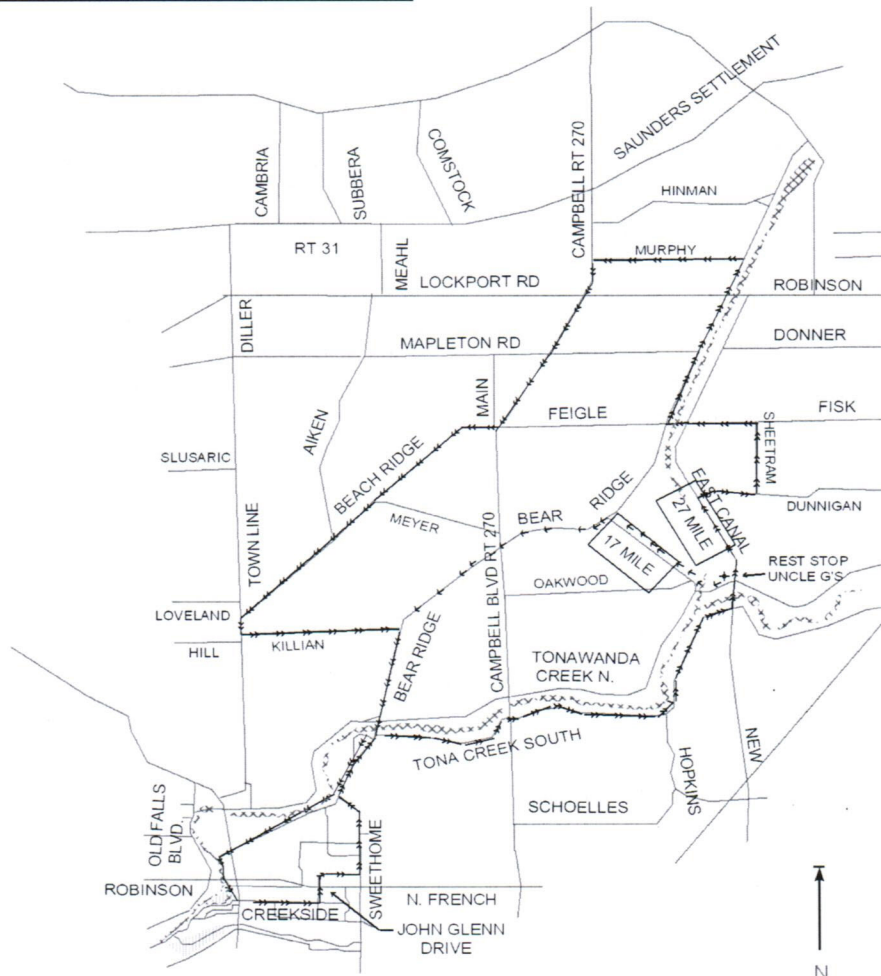

All Riders Start on Cues Below		
0.0	L	CREEKSIDE
0.8	L	JOHN GLENN
1.1	X	FRENCH
1.7	L@T	SWEET HOME
3.0	R@T	TONA CK S.
3.7	BR	TONA CK S.
8.2	L	NEW
8.3		rest stop Uncle G's on left

Long Route continues below from Uncle G's		
	L	E. CANAL
9.4	R	DUNNIGAN 
10.0	L	SHEETRAM
10.8	L@T	FISK
11.6	R	BEAR RIDGE (X bridge)
13.5	L	MURPHY 
15.1	L	CAMPBELL
17.1	R	BEACH RIDGE
20.4	L	TOWNLIN
20.6	L	KILLIAN 
22.2	R	BEAR RIDGE
23.2	S	TONA CK. S.
25.4	X	NIAG. FALLS BLVD
26.3	end	ELLICOTT CK. PARK

Short Route Continues below from Uncle G's		
	R	TONA CK N.
8.7	R@T	IRISH 
8.8	S	IRISH
9.9	L@T	BEAR RIDGE
13.4	X	bridge onto Tona Ck. S.
15.6	X	NIAG FALLS BLVD
16.5	end	ELLICOTT CK. PARK

St. Patrick's Ride
 NFBC Map No. 6