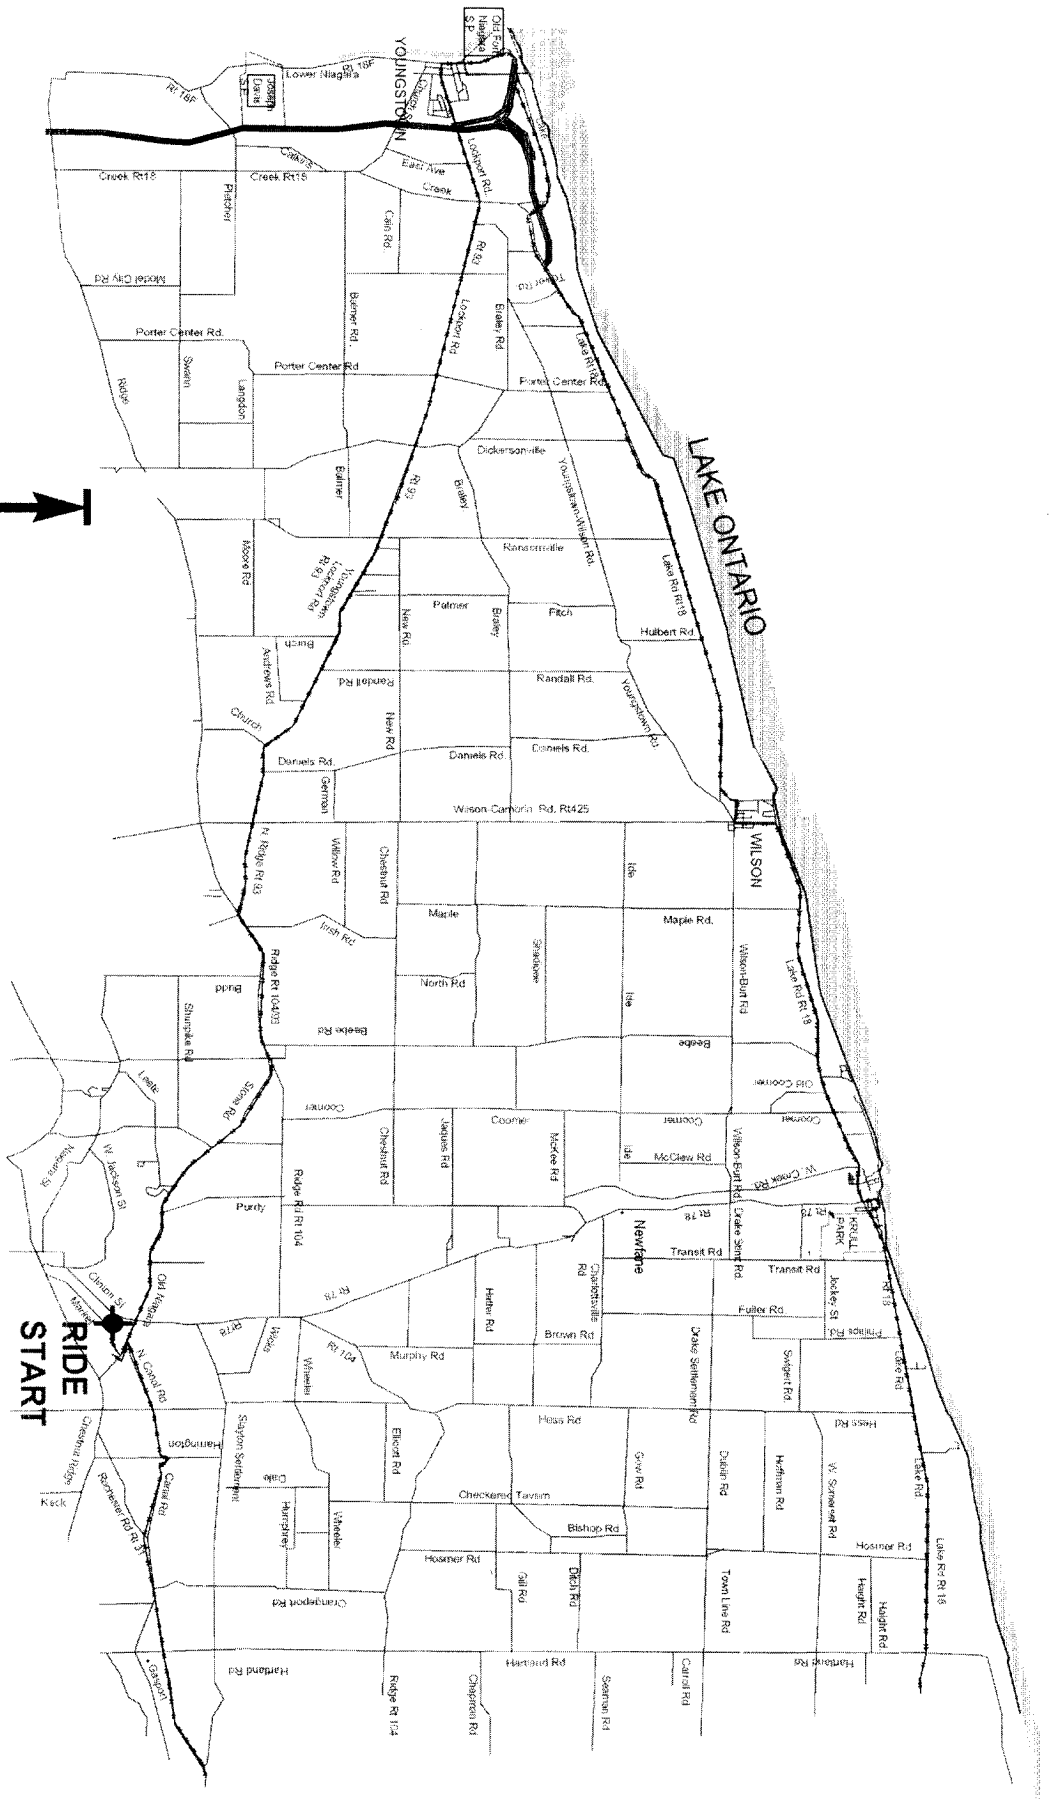

Map #368 Lake O Century

start: Nelson C. Goehle Marina, Market St. and Coldspring, Lockport, NY Rev. 04/08 djp

1

0.0	L	out of parking lot onto Market
0.1	L	COLD SPRING
0.3	S	OLD NIAGARA
2.4	S	STONE
5.3	L	RIDGE RT104
7.5	R	N. RIDGE RT 93
21.0	R	18F
21.0		Youngstown, NY
21.3	S	into Old Ft. Niagara S.P.
21.9	BR	onto ROBERT MOSES PKWY
22.0	R	exit YOUNGSTOWN
22.2	L	LAKE RD.
24.6	L	LAKE RT 18
33.6	R	W. LAKE RD.

2

33.8	L@T	YOUNGSTOWN Rd/YOUNG ST.
33.8		Wilson, NY
34.2	L	LAKE ST RT425
34.8	R	RT 18 E. LAKE
40.6	L	LOCKPORT-OLCOTT RD.
40.6		Olcott, NY
40.7	R	E. MAIN ST.
40.7		restroom in park on left
40.9	R	connector to RT 18
41.0	L	RT 18 LAKE
52.1	L	CARMEN
53.4	R	LOWER LAKE
53.8	L	into Golden Hill S.P.
55.0	L	L. Lake (backtrack out of park)

3

56.1	S	LAKE SHORE
60	R	LYNDONVILLE RT 63 (UNM)
60.2	L	LAKE SHORE
62.2	R	FOSS
62.3	L	LAKE SHORE
66.5	R@T	LAKESIDE RD.
66.9	L	RT 18 ROOSEVELT HWY
67.4	R	WATERPORT Rt279
68.1	L	KENDRICK
68.3	R	WATERPORT Rt279
70.3	S	OAK ORCHARD
71.0	BL	OAK ORCHARD @ ASHWOOD
72.8	BL	OAK ORCHARD @ PLATTEN
74.9	BL	OAK ORCHARD @ RUTHEFORD

MAP #368 LAKE O CENTURY (WEST HALF)
 © 2008 NIAGARA FRONTIER BICYCLE CLUB

**MAP #368 LAKE O CENTURY (EAST HALF)
@ 2008 NIAGARA FRONTIER BICYCLE CLUB**