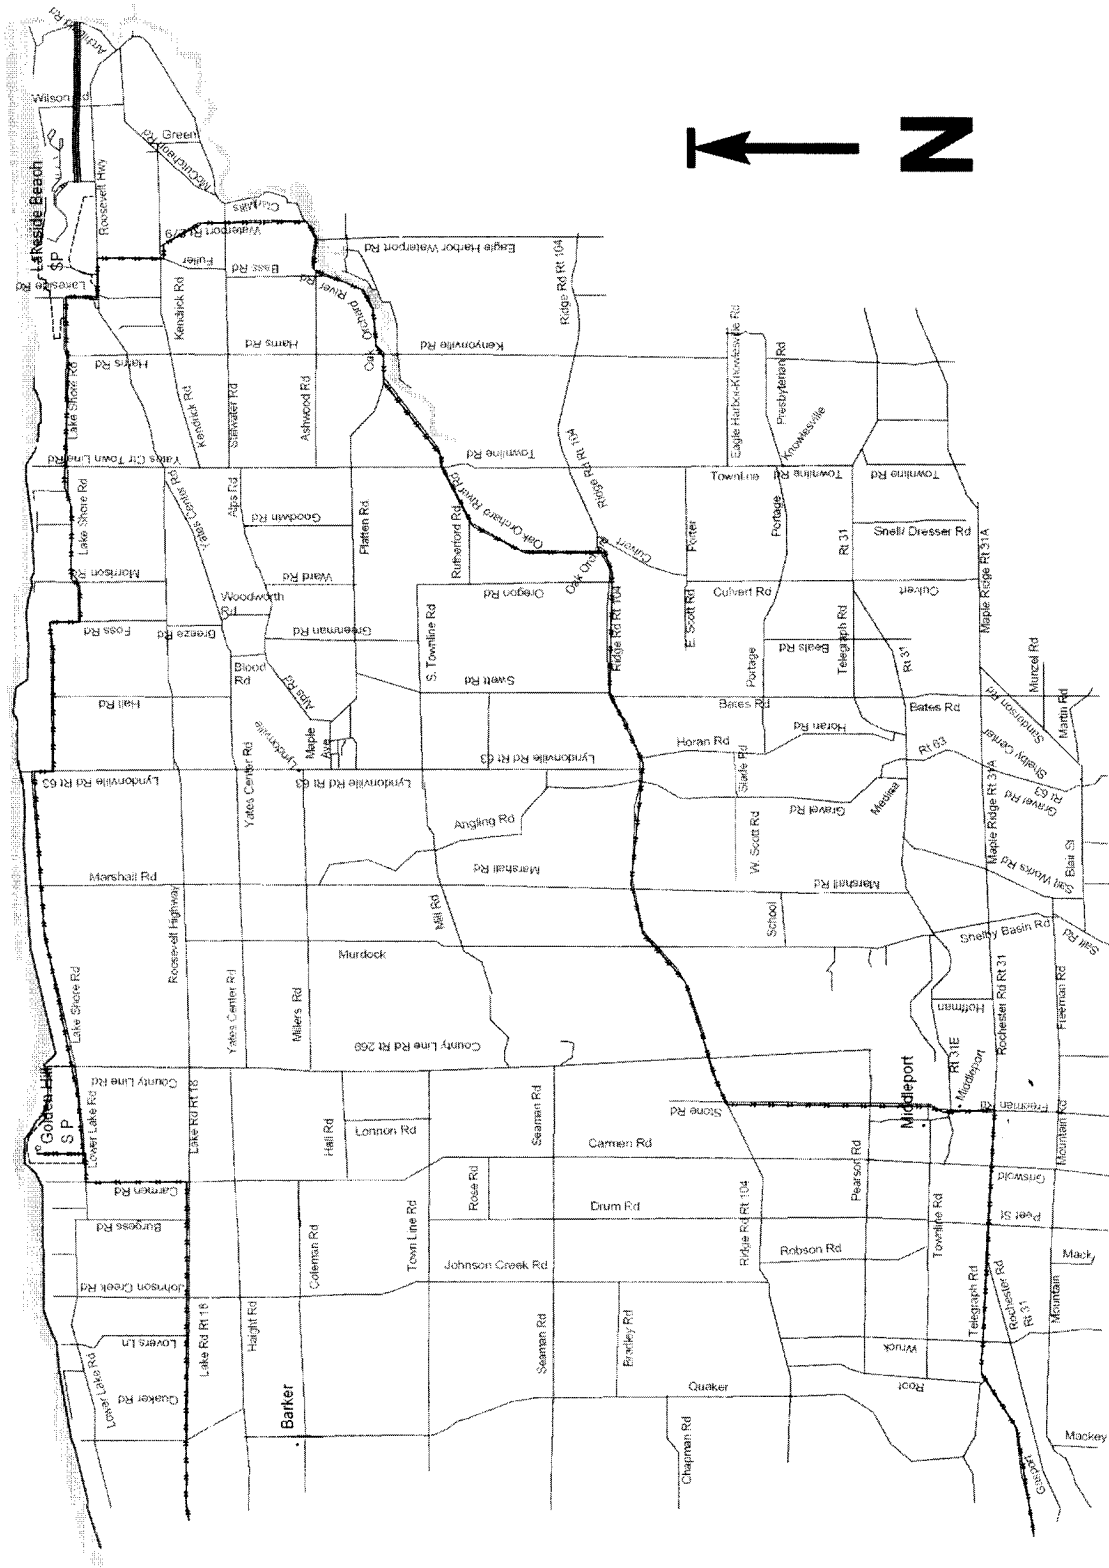

Map #368 Lake O Century

start: Nelson C. Goehle Marina, Market St. and Coldspring, Lockport, NY Rev. 04/08 djp

1

0.0	L	out of parking lot onto Market
0.1	L	COLD SPRING
0.3	S	OLD NIAGARA
2.4	S	STONE
5.3	L	RIDGE RT104
7.5	R	N. RIDGE RT 93
21.0	R	18F
21.0		Youngstown, NY
21.3	S	into Old Ft. Niagara S.P.
21.9	BR	onto ROBERT MOSES PKWY
22.0	R	exit YOUNGSTOWN
22.2	L	LAKE RD.
24.6	L	LAKE RT 18
33.6	R	W. LAKE RD.

2

33.8	L@T	YOUNGSTOWN Rd/YOUNG ST.
33.8		Wilson, NY
34.2	L	LAKE ST RT425
34.8	R	RT 18 E. LAKE
40.6	L	LOCKPORT-OLCOTT RD.
40.6		Olcott, NY
40.7	R	E. MAIN ST.
40.7		restroom in park on left
40.9	R	connector to RT 18
41.0	L	RT 18 LAKE
52.1	L	CARMEN
53.4	R	LOWER LAKE
53.8	L	into Golden Hill S.P.
55.0	L	L. Lake (backtrack out of park)

3

56.1	S	LAKE SHORE
60	R	LYNDONVILLE RT 63 (UNM)
60.2	L	LAKE SHORE
62.2	R	FOSS
62.3	L	LAKE SHORE
66.5	R@T	LAKESIDE RD.
66.9	L	RT 18 ROOSEVELT HWY
67.4	R	WATERPORT Rt279
68.1	L	KENDRICK
68.3	R	WATERPORT Rt279
70.3	S	OAK ORCHARD
71.0	BL	OAK ORCHARD @ ASHWOOD
72.8	BL	OAK ORCHARD @ PLATTEN
74.9	BL	OAK ORCHARD @ RUTHEFORD

MAP #368 LAKE O CENTURY (WEST HALF)
 © 2008 NIAGARA FRONTIER BICYCLE CLUB

**MAP #368 LAKE O CENTURY (EAST HALF)
@ 2008 NIAGARA FRONTIER BICYCLE CLUB**