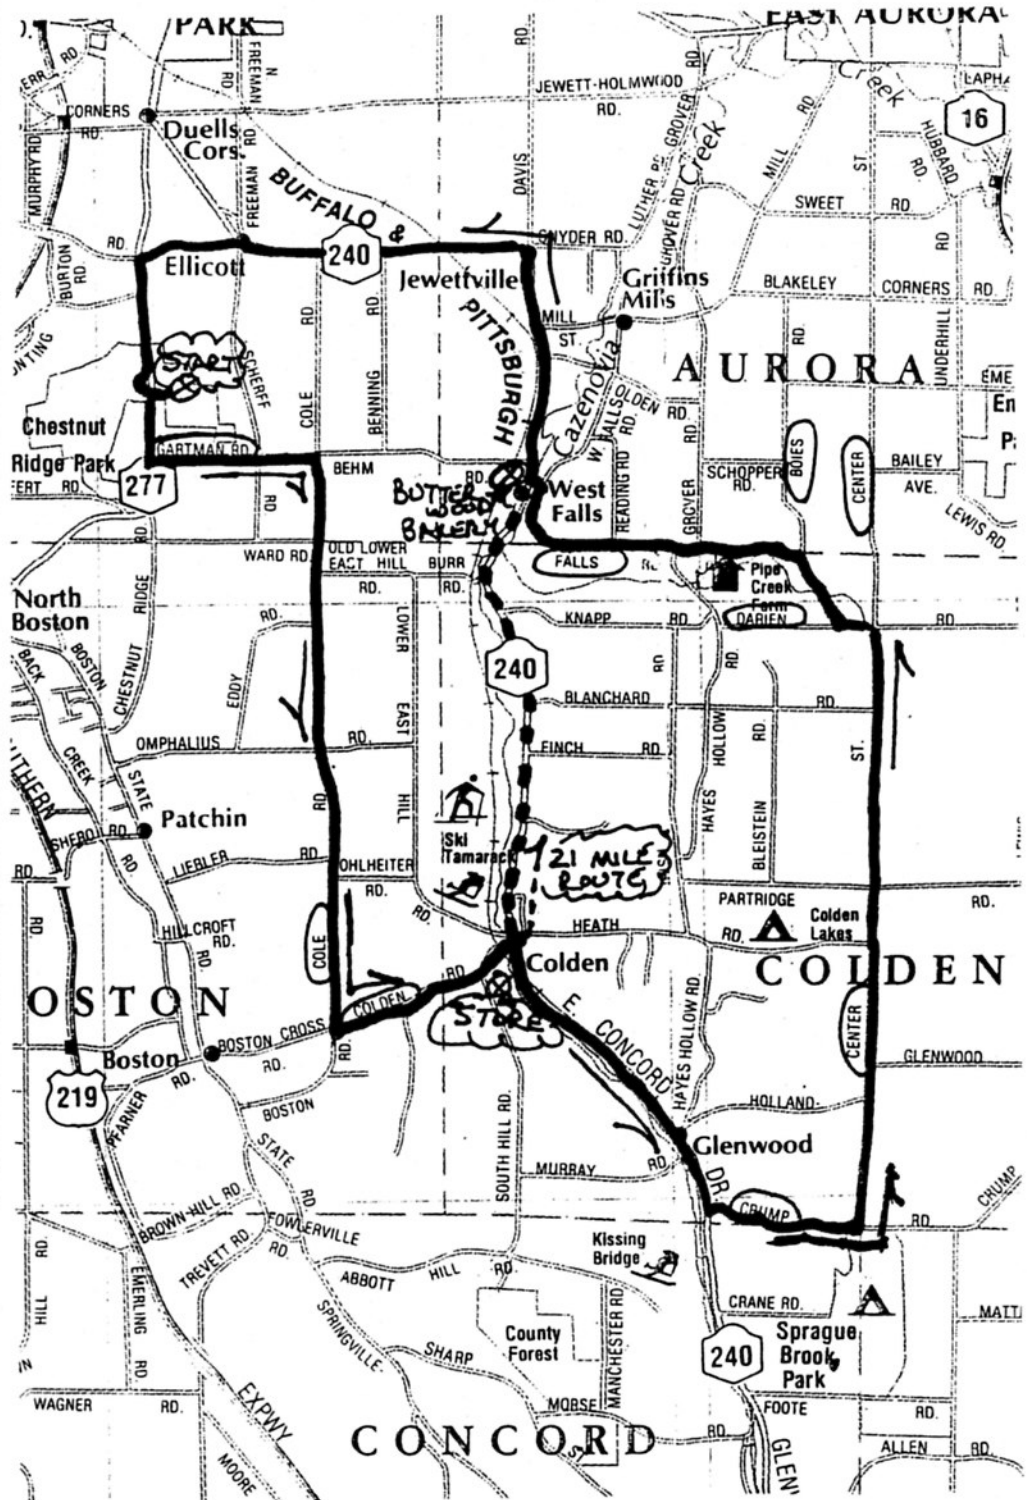

BUTTERWOOD BAKERY RIDE

MAP# 342

START: Chestnut Ridge Park Casino, Orchard Park

R	0.4	To go South SR 277
L	1.5	GARTMAN
R T	3.0	COLE
L T	8.2	BOSTON COLDEN
R	10.0	SR 240 (STORE)
L	13.1	CRUMP
L	14.6	CENTER
L	20.0	DARIEN
R	20.2	BOISE
L	21.0	FALLS
L/R	23.8	BRIDGE / SR 240
	24.1	BUTTERWOOD BAKERY
L	26.1	SR 240
L/R	28.7	FREEMAN / POWERS
L	29.6	SR 277
R	30.3	Into Park
	30.7	FINISH

21.0 Mile route		
R	0.4	To go South SR 277
L	1.5	GARTMAN
R T	3.0	COLE
L T	8.2	BOSTON COLDEN
L	10.0	SR 240 (STORE)
	14.5	BUTTERWOOD BAKERY
L	16.5	SR 240
L/R	19.1	FREEMAN / POWERS
L	20.0	SR 277
R	20.7	Into Park
	21.1	FINISH