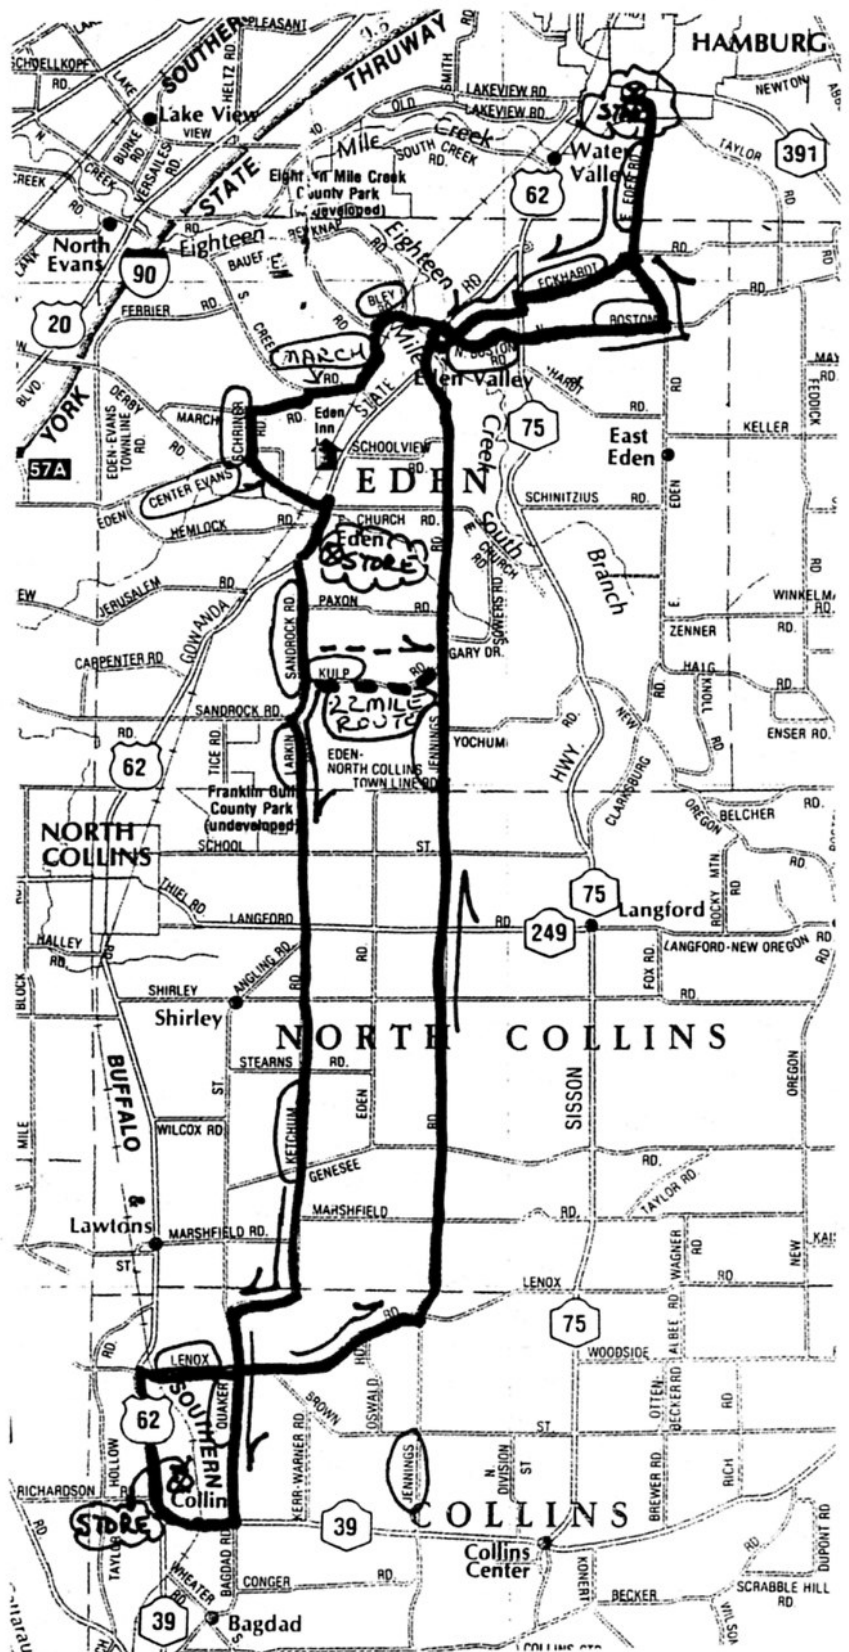

HAMBURG to COLLINS

MAP# 341

START: PARKING LOT OFF LONG BEHIND FIRE HALL (TUE. NIGHT RIDE START) HAMBURG, NY

All Routes		
L	0.0	LONG
R	0.1	S. BUFFALO
R	1.7	ECKHARDT
L T	3.0	SR 75
R	3.1	HICKMAN
R T	3.5	N. BOSTON
R T	4.1	EDEN VALLEY / BLEY
R T	5.7	SHADAGEE
L	6.3	MARCH
L	7.0	SCHRINER
L T	7.5	W. CHURCH
R	8.4	US 62 RGRP @ STORE
21 MILE ROUTE CONTINUE BELOW		
L	9.0	SANDROCK
L	10.7	LARKIN / KETCHUM
L T	17.7	QUAKER
R	19.9	SR 39
R	20.5	COLLINS
R T	20.7	US 62 RGRP @ STORE
R	22.3	LENOX
L	25.5	JENNINGS - RGRP
R T	35.6	US 62
R	36.1	EDEN VALLEY / BLEY
L	36.2	N, BOSTON
L	38.6	EAST EDEN
L	41.1	LONG
R	41.2	FINISH!!

21 Mile Route		
L	9.0	SANDROCK
L	10.3	KULP
L	11.9	JENNINGS - RGRP
R T	15.1	US 62
R	15.6	EDEN VALLEY / BLEY
L	15.7	N, BOSTON
L	18.1	EAST EDEN
L	20.5	LONG
R	20.6	FINISH!!

Map #	Distance: 41 miles / 21 miles	Revised	Niagara Frontier Bicycle Club
Dsgn:pd 01/06	Elevation: 1800' / 750'	Rating:	Effort: 41 mile MOD / 21 mile MOD