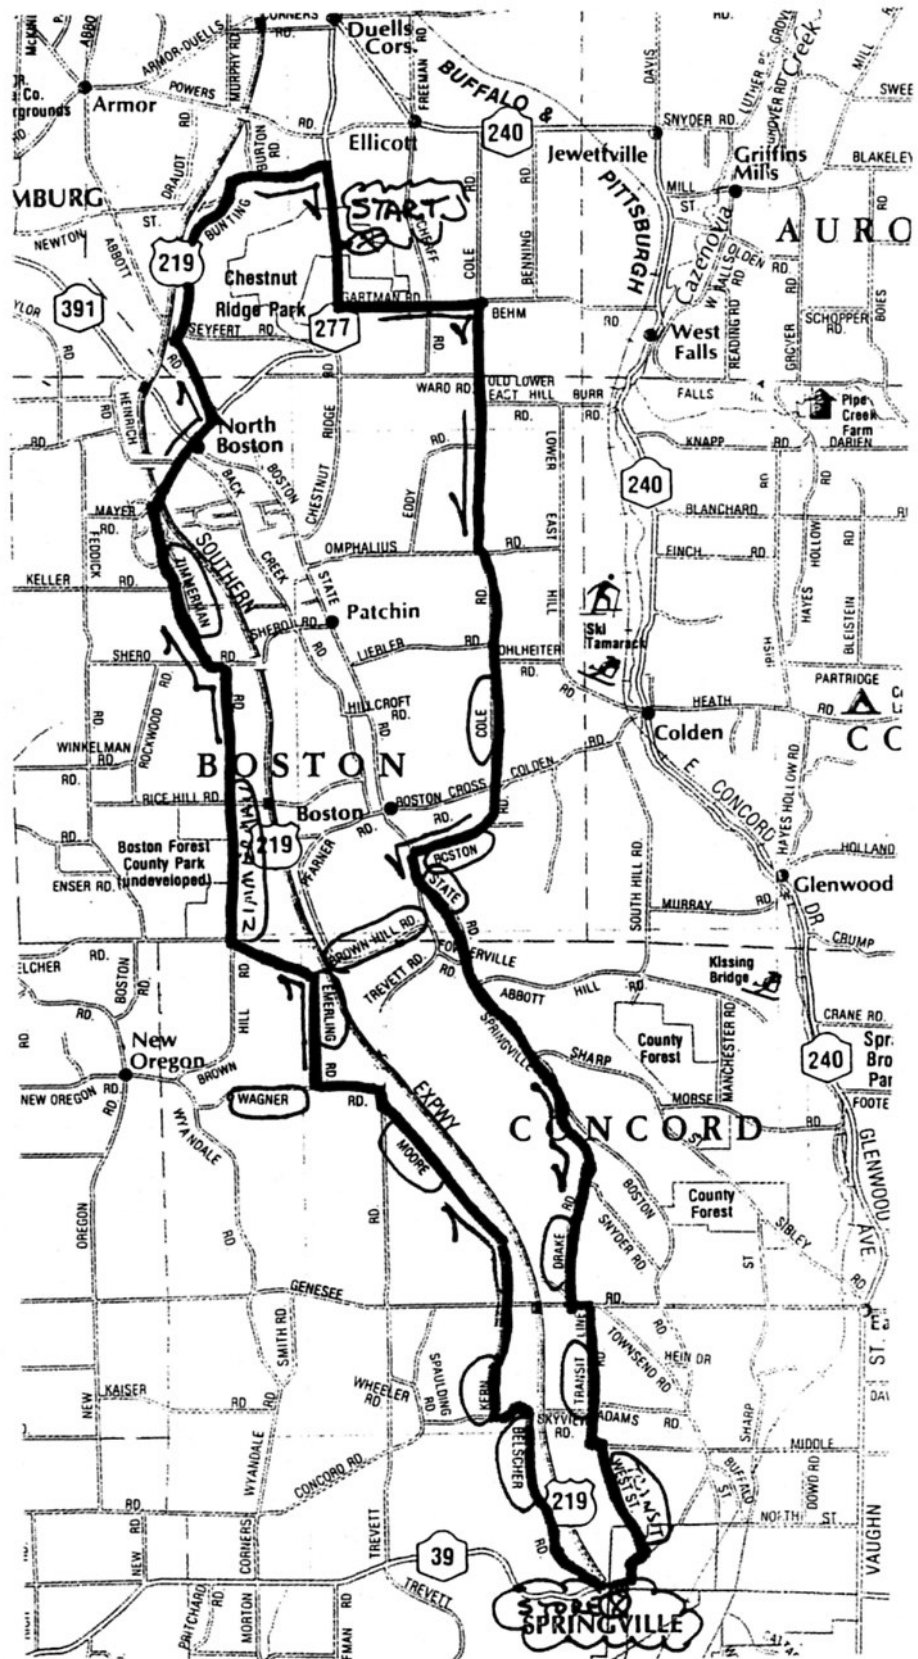

COUNTRY FAIR RIDE

MAP# 340

START: Chestnut Ridge Park Casino, Orchard Park

R		0.4	To go South SR 277
L		1.5	GARTMAN
R T		3.0	COLE
R T		8.2	BOSTON COLDEN
L		9.3	BOSTON STATE
R Y		12.4	SNYDER
R		13.5	DRAKE
Regroup at top of hill / GENESEE			
L T		14.8	GENESEE
R		15.0	TRANSIT LINE
R		16.6	to stay on TRANSIT LINE
R T		18.0	N. CASCADE
S/R		18.2	MAIN & RGRP@STORE
L		18.3	from store (west) SR 39
R		18.5	BELSCHER
L T		20.8	CONCORD
R		21.2	KERN / MOORE
R T		25.0	TREVETT
L		25.1	WAGNER (1st L)
R		25.9	EMERLING
L T		27.1	BROWN HILL
R		27.9	ZIMMERMAN
L T		30.9	SHERO
R		31.2	ZIMMERMAN
R Y		33.0	ZIMMERMAN
L		34.2	S. ABBOTT
R/L		35.1	BUNTING
R T		36.9	NEWTON
R		37.7	Into Park
		38.5	FINISH!!!

Map#	Distance: 39 miles	Revised	Niagara Frontier Bicycle Club
Dsgn:pd 01/06	Elevation: 2700'	Rating:	Effort: X - D